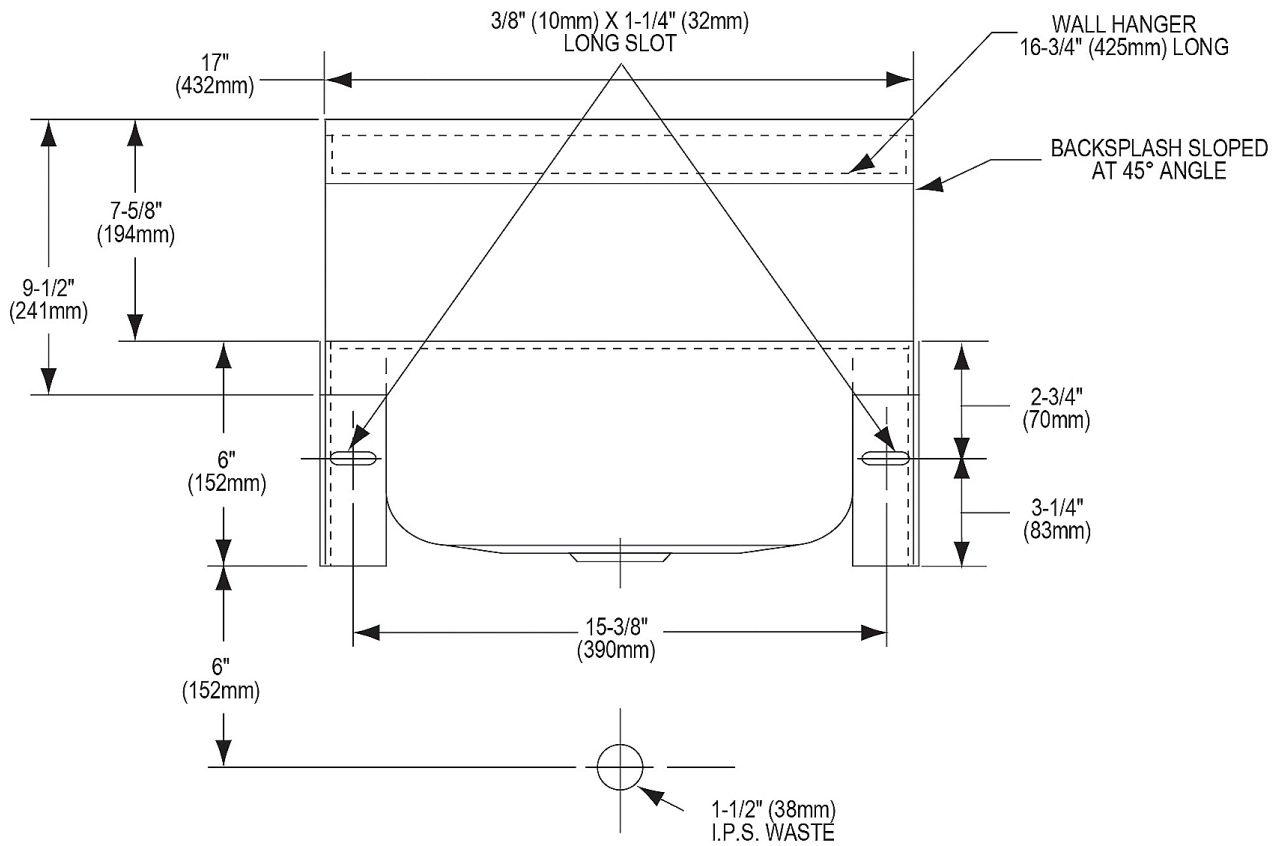

In keeping with our policy of continuing product improvement, Elkay reserves the right to change product specifications without notice. Please visit elkay.com for the most current version of Elkay product specification sheets. This specification describes an Elkay product with design, quality, and functional benefits to the user. When making a comparison of other producers' offerings, be certain these features are not overlooked.