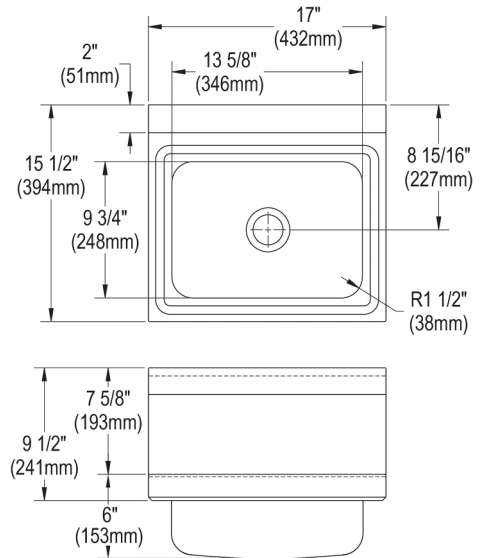

PART: _____ QTY: _____

PROJECT: _____

CONTACT: _____

DATE: _____

NOTES: _____

APPROVAL: _____

In keeping with our policy of continuing product improvement, Elkay reserves the right to change product specifications without notice. Please visit elkay.com for the most current version of Elkay product specification sheets. This specification describes an Elkay product with design, quality, and functional benefits to the user. When making a comparison of other producers' offerings, be certain these features are not overlooked.