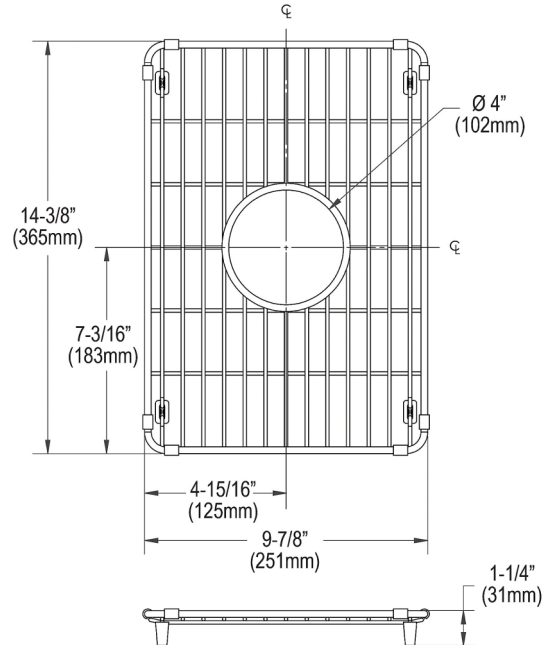

PART: _____ QTY: _____
PROJECT: _____
CONTACT: _____
DATE: _____
NOTES: _____
APPROVAL: _____

In keeping with our policy of continuing product improvement, Elkay reserves the right to change product specifications without notice. Please visit elkay.com for the most current version of Elkay product specification sheets. This specification describes an Elkay product with design, quality, and functional benefits to the user. When making a comparison of other producers' offerings, be certain these features are not overlooked.