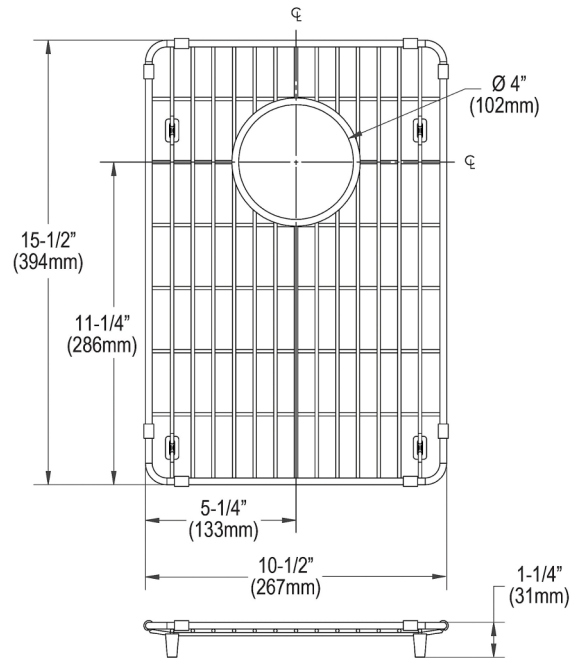

A Century of Tradition and Quality.

For more than 100 years, Elkay has been making innovative products and providing exceptional customer care. We take pride in offering plumbing products that make life easier, inspire change and leave the world a better place.

[Clean and Care Manual (PDF)](#)

[Warranty (PDF)](#)