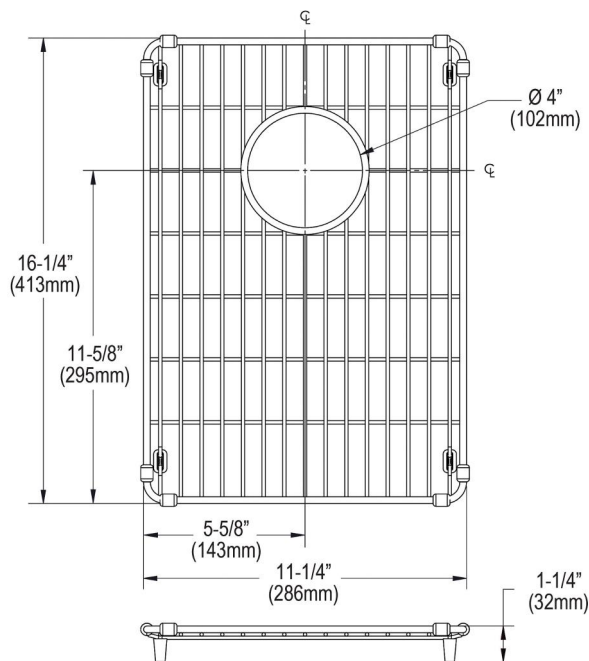

PART: _____ QTY: _____

PROJECT: _____

CONTACT: _____

DATE: _____

NOTES: _____

APPROVAL: _____

In keeping with our policy of continuing product improvement, Elkay reserves the right to change product specifications without notice. Please visit elkay.com for the most current version of Elkay product specification sheets. This specification describes an Elkay product with design, quality, and functional benefits to the user. When making a comparison of other producers' offerings, be certain these features are not overlooked.