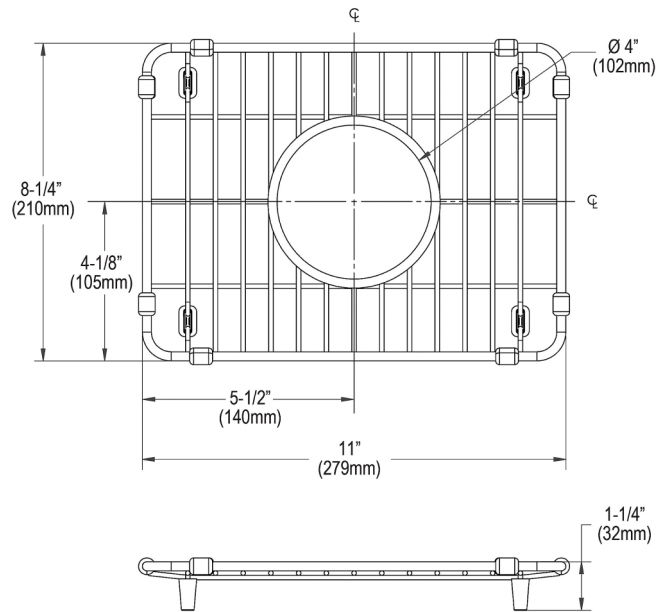

PART: _____ QTY: _____

PROJECT: _____

CONTACT: _____

DATE: _____

NOTES: _____

APPROVAL: _____

In keeping with our policy of continuing product improvement, Elkay reserves the right to change product specifications without notice. Please visit elkay.com for the most current version of Elkay product specification sheets. This specification describes an Elkay product with design, quality, and functional benefits to the user. When making a comparison of other producers' offerings, be certain these features are not overlooked.