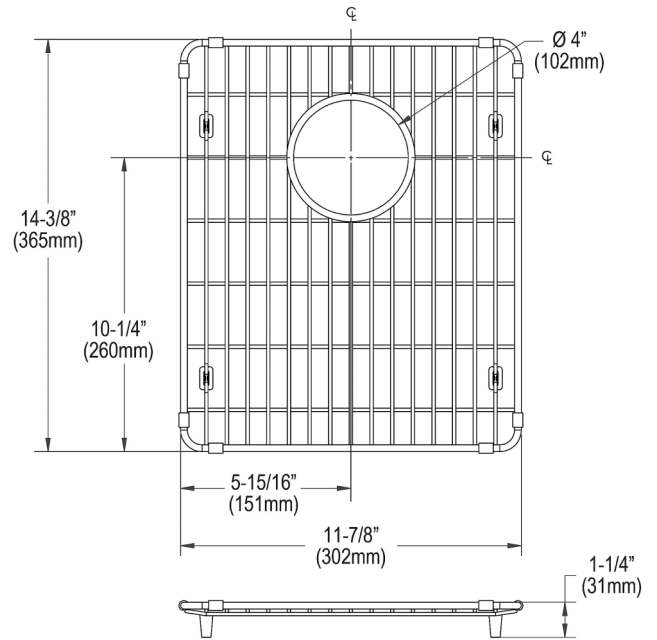

A Century of Tradition and Quality.

For more than 100 years, Elkay has been making innovative products and providing exceptional customer care. We take pride in offering plumbing products that make life easier, inspire change and leave the world a better place.

[Clean and Care Manual (PDF)](#)

[Warranty (PDF)](#)