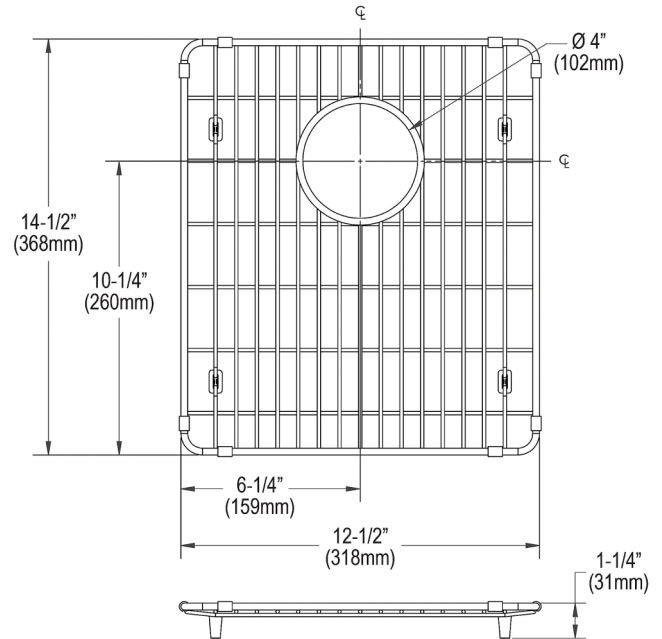

PART: _____ QTY: _____

PROJECT: _____

CONTACT: _____

DATE: _____

NOTES: _____

APPROVAL: _____

In keeping with our policy of continuing product improvement, Elkay reserves the right to change product specifications without notice. Please visit elkay.com for the most current version of Elkay product specification sheets. This specification describes an Elkay product with design, quality, and functional benefits to the user. When making a comparison of other producers' offerings, be certain these features are not overlooked.