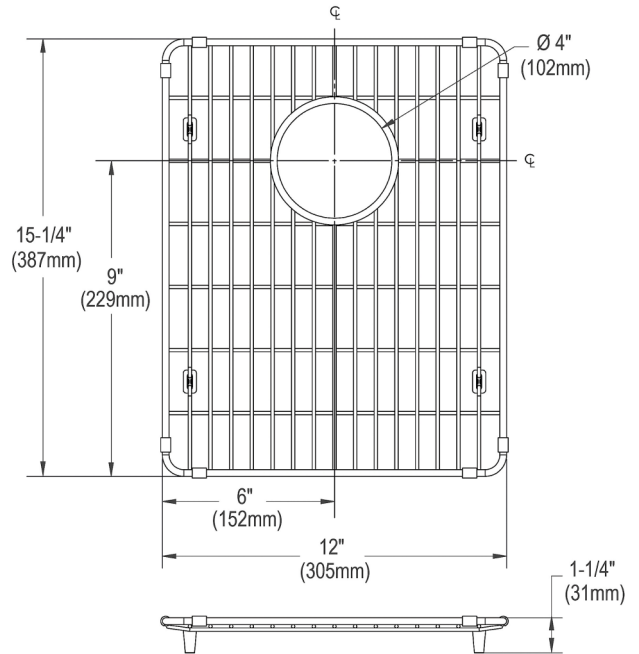

PART: _____ QTY: _____
PROJECT: _____
CONTACT: _____
DATE: _____
NOTES: _____
APPROVAL: _____

In keeping with our policy of continuing product improvement, Elkay reserves the right to change product specifications without notice. Please visit elkay.com for the most current version of Elkay product specification sheets. This specification describes an Elkay product with design, quality, and functional benefits to the user. When making a comparison of other producers' offerings, be certain these features are not overlooked.