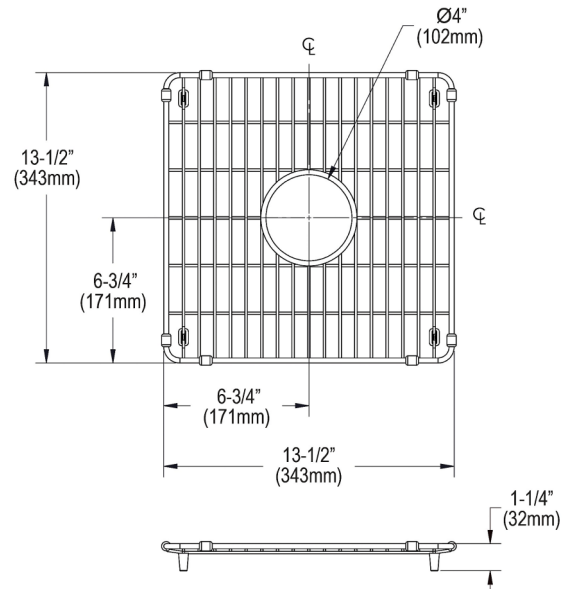

A Century of Tradition and Quality.

For more than 100 years, Elkay has been making innovative products and providing exceptional customer care. We take pride in offering plumbing products that make life easier, inspire change and leave the world a better place.

[Clean and Care Manual (PDF)](#)
[Warranty (PDF)](#)