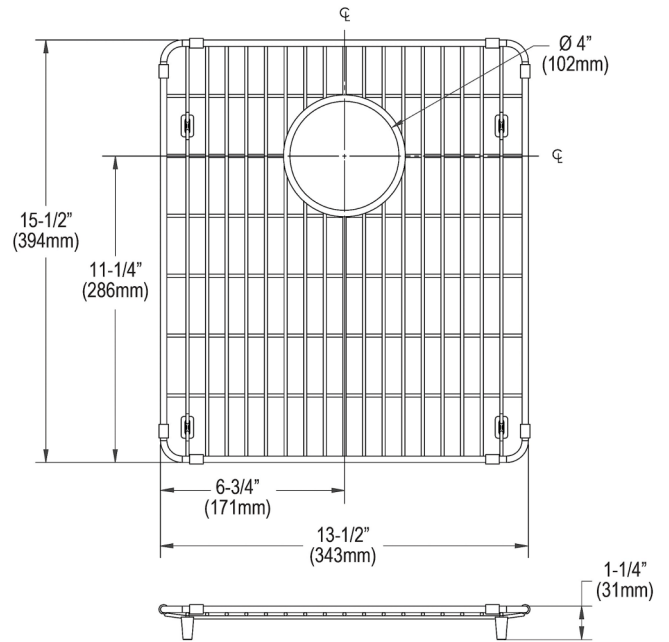

A Century of Tradition and Quality.

For more than 100 years, Elkay has been making innovative products and providing exceptional customer care. We take pride in offering plumbing products that make life easier, inspire change and leave the world a better place.

[Clean and Care Manual (PDF)](#)

[Warranty (PDF)](#)