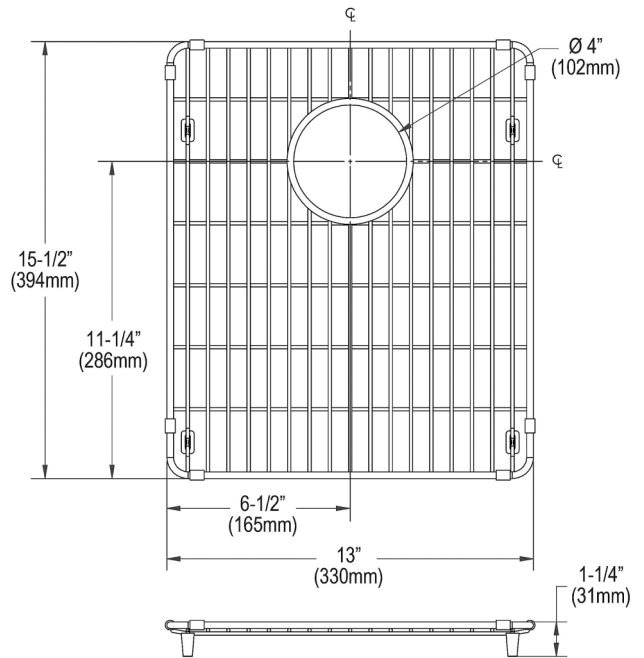

A Century of Tradition and Quality.

For more than 100 years, Elkay has been making innovative products and providing exceptional customer care. We take pride in offering plumbing products that make life easier, inspire change and leave the world a better place.

[Clean and Care Manual (PDF)](#)

[Warranty (PDF)](#)