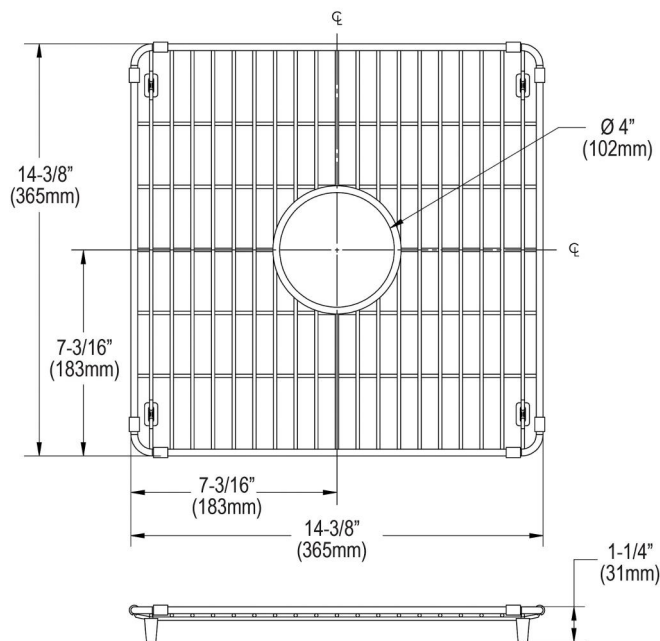

A Century of Tradition and Quality.

For more than 100 years, Elkay has been making innovative products and providing exceptional customer care. We take pride in offering plumbing products that make life easier, inspire change and leave the world a better place.

[Clean and Care Manual (PDF)](#)

[Warranty (PDF)](#)