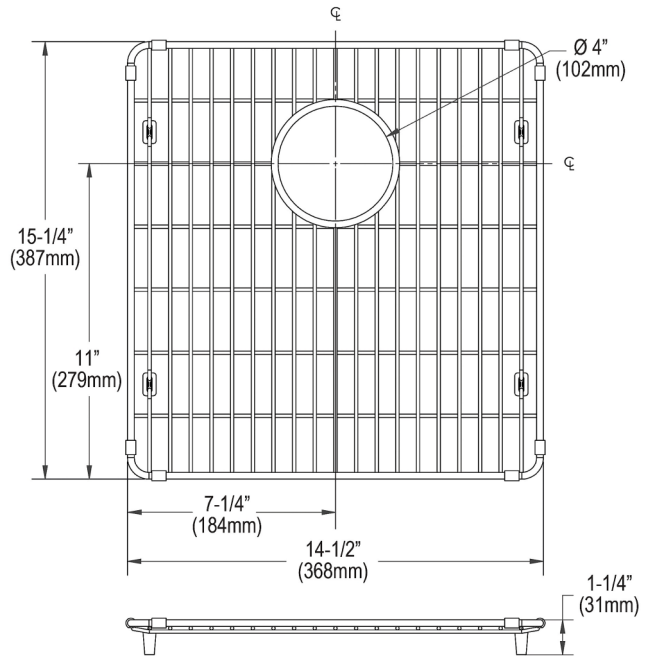

PART: _____ QTY: _____
PROJECT: _____
CONTACT: _____
DATE: _____
NOTES: _____
APPROVAL: _____

In keeping with our policy of continuing product improvement, Elkay reserves the right to change product specifications without notice. Please visit elkay.com for the most current version of Elkay product specification sheets. This specification describes an Elkay product with design, quality, and functional benefits to the user. When making a comparison of other producers' offerings, be certain these features are not overlooked.