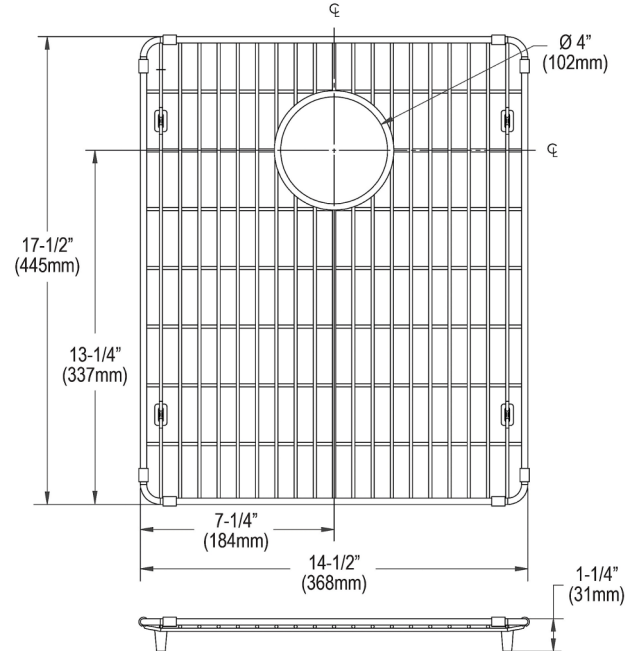

PART: _____ QTY: _____
PROJECT: _____
CONTACT: _____
DATE: _____
NOTES: _____
APPROVAL: _____

In keeping with our policy of continuing product improvement, Elkay reserves the right to change product specifications without notice. Please visit elkay.com for the most current version of Elkay product specification sheets. This specification describes an Elkay product with design, quality, and functional benefits to the user. When making a comparison of other producers' offerings, be certain these features are not overlooked.