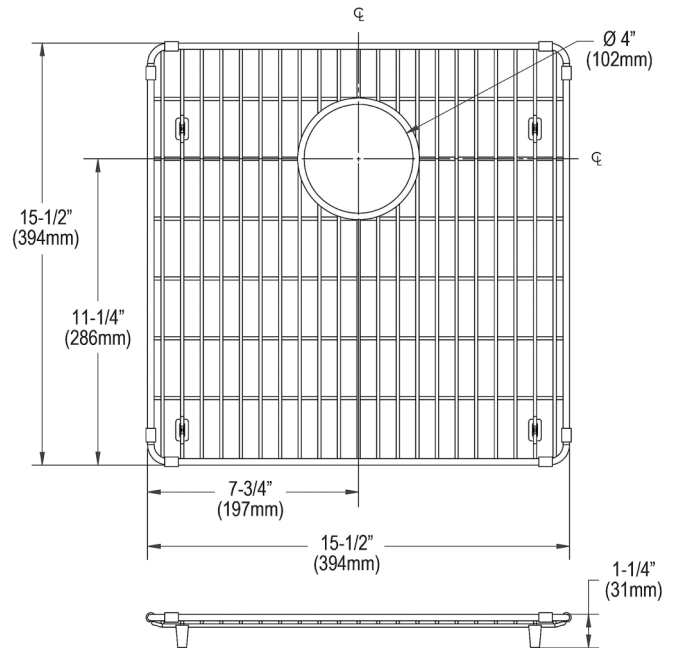

A Century of Tradition and Quality.

For more than 100 years, Elkay has been making innovative products and providing exceptional customer care. We take pride in offering plumbing products that make life easier, inspire change and leave the world a better place.

[Clean and Care Manual (PDF)](#)

[Warranty (PDF)](#)