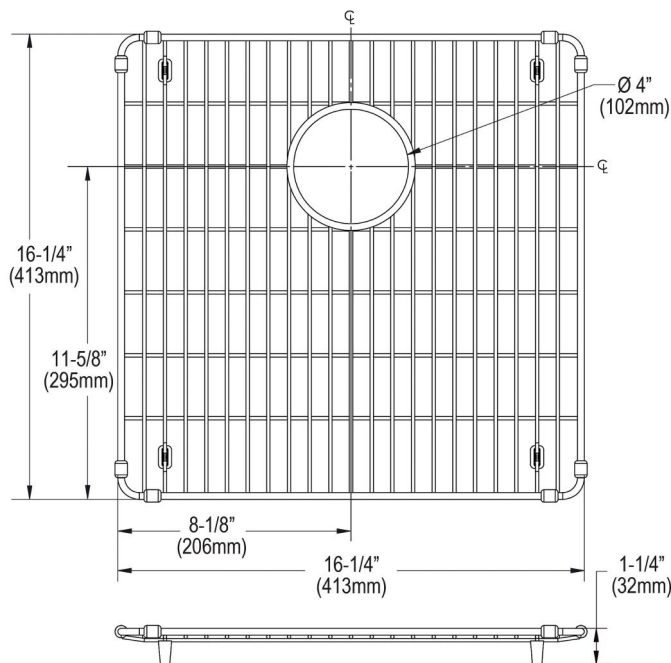

PART: _____ QTY: _____

PROJECT: _____

CONTACT: _____

DATE: _____

NOTES: _____

APPROVAL: _____

In keeping with our policy of continuing product improvement, Elkay reserves the right to change product specifications without notice. Please visit elkay.com for the most current version of Elkay product specification sheets. This specification describes an Elkay product with design, quality, and functional benefits to the user. When making a comparison of other producers' offerings, be certain these features are not overlooked.