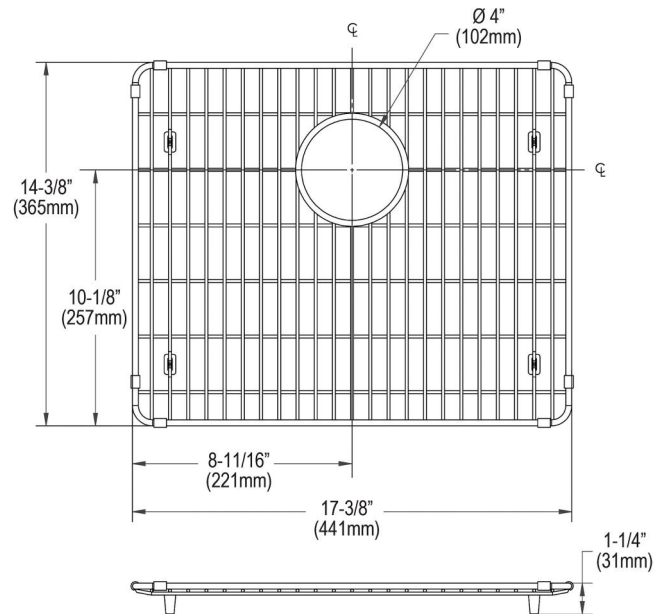

A Century of Tradition and Quality.

For more than 100 years, Elkay has been making innovative products and providing exceptional customer care. We take pride in offering plumbing products that make life easier, inspire change and leave the world a better place.

[Clean and Care Manual (PDF)](#)
[Warranty (PDF)](#)