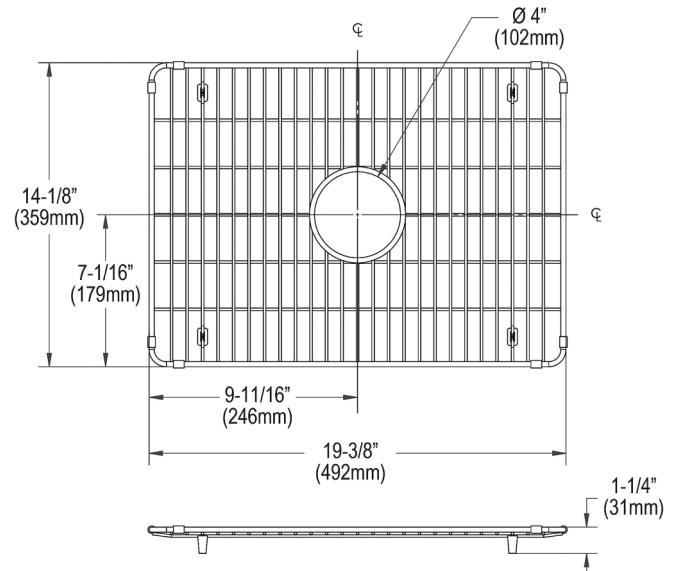

A Century of Tradition and Quality.

For more than 100 years, Elkay has been making innovative products and providing exceptional customer care. We take pride in offering plumbing products that make life easier, inspire change and leave the world a better place.

[Clean and Care Manual (PDF)](#)

[Warranty (PDF)](#)