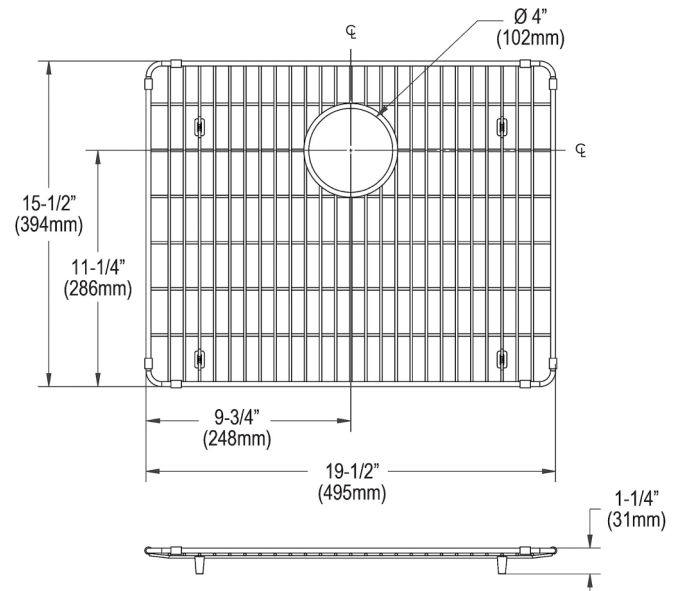

PART: _____ QTY: _____

PROJECT: _____

CONTACT: _____

DATE: _____

NOTES: _____

APPROVAL: _____

In keeping with our policy of continuing product improvement, Elkay reserves the right to change product specifications without notice. Please visit elkay.com for the most current version of Elkay product specification sheets. This specification describes an Elkay product with design, quality, and functional benefits to the user. When making a comparison of other producers' offerings, be certain these features are not overlooked.