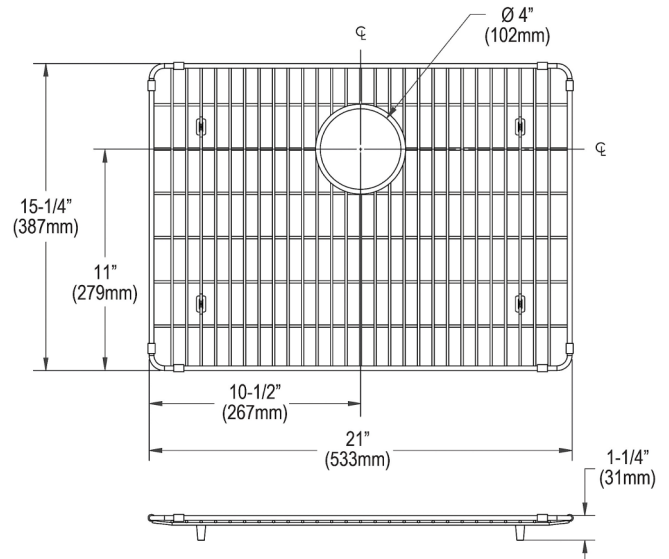

PART: _____ QTY: _____
PROJECT: _____
CONTACT: _____
DATE: _____
NOTES: _____
APPROVAL: _____

In keeping with our policy of continuing product improvement, Elkay reserves the right to change product specifications without notice. Please visit elkay.com for the most current version of Elkay product specification sheets. This specification describes an Elkay product with design, quality, and functional benefits to the user. When making a comparison of other producers' offerings, be certain these features are not overlooked.