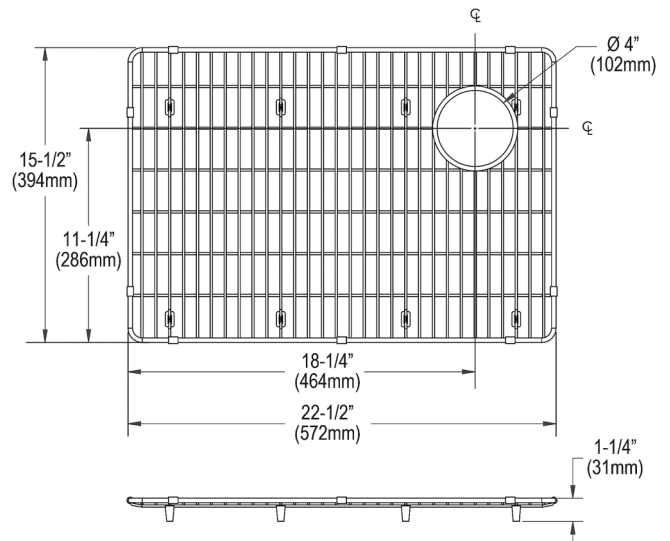

PART: _____ QTY: _____

PROJECT: _____

CONTACT: _____

DATE: _____

NOTES: _____

APPROVAL: _____

In keeping with our policy of continuing product improvement, Elkay reserves the right to change product specifications without notice. Please visit elkay.com for the most current version of Elkay product specification sheets. This specification describes an Elkay product with design, quality, and functional benefits to the user. When making a comparison of other producers' offerings, be certain these features are not overlooked.