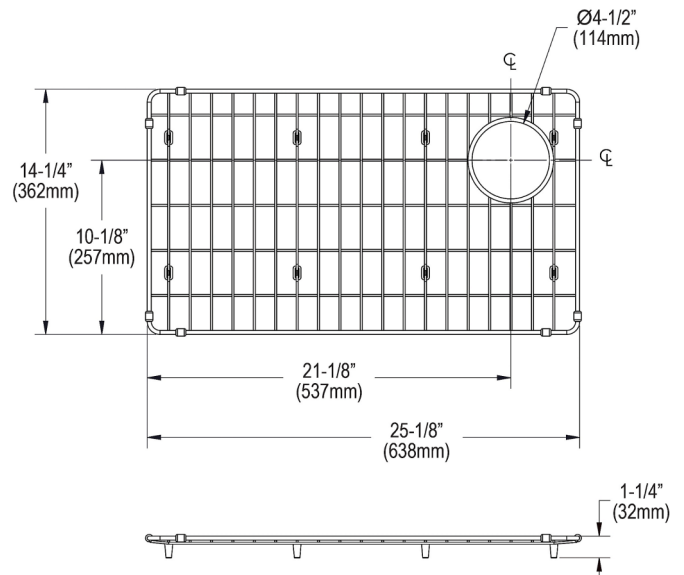

A Century of Tradition and Quality.

For more than 100 years, Elkay has been making innovative products and providing exceptional customer care. We take pride in offering plumbing products that make life easier, inspire change and leave the world a better place.

[Clean and Care Manual (PDF)](#)

[Warranty (PDF)](#)