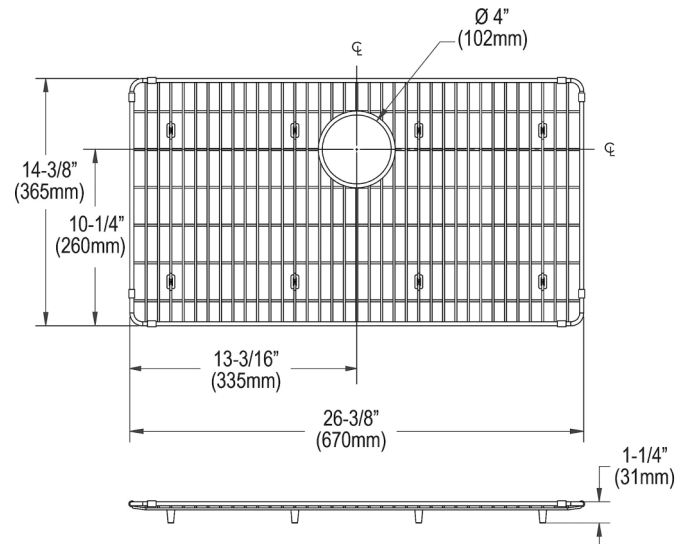

Material:	Stainless Steel
Finish:	Polished Stainless Steel (S)
Dimensions:	26-3/8" x 14-3/8" x 1-1/4"

A Century of Tradition and Quality.

For more than 100 years, Elkay has been making innovative products and providing exceptional customer care. We take pride in offering plumbing products that make life easier, inspire change and leave the world a better place.

[Clean and Care Manual (PDF)](#)

[Warranty (PDF)](#)