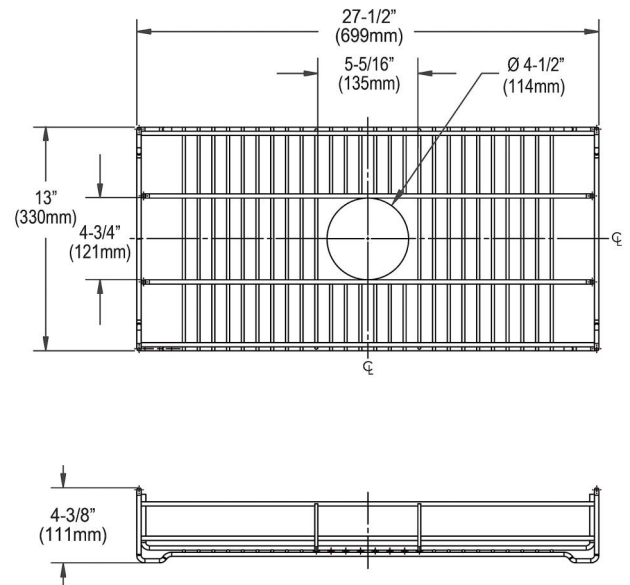

Material:	Stainless Steel
Dimensions:	27-1/2" x 13" x 4-3/8"
Fits Bowl Size(s):	28.88" x 14.38"

A Century of Tradition and Quality.

For more than 100 years, Elkay has been making innovative products and providing exceptional customer care. We take pride in offering plumbing products that make life easier, inspire change and leave the world a better place.

[Clean and Care Manual (PDF)](#)

[Warranty (PDF)](#)