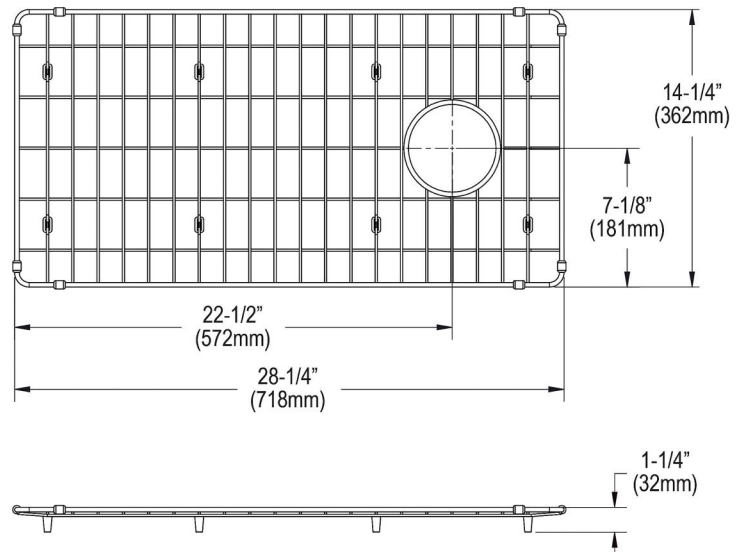

A Century of Tradition and Quality.

For more than 100 years, Elkay has been making innovative products and providing exceptional customer care. We take pride in offering plumbing products that make life easier, inspire change and leave the world a better place.

[Clean and Care Manual (PDF)](#)

[Warranty (PDF)](#)