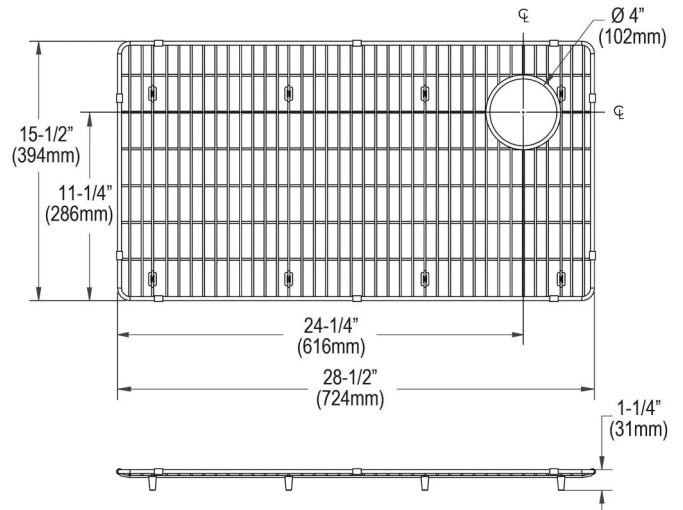

PART: _____ QTY: _____

PROJECT: _____

CONTACT: _____

DATE: _____

NOTES: _____

APPROVAL: _____

In keeping with our policy of continuing product improvement, Elkay reserves the right to change product specifications without notice. Please visit elkay.com for the most current version of Elkay product specification sheets. This specification describes an Elkay product with design, quality, and functional benefits to the user. When making a comparison of other producers' offerings, be certain these features are not overlooked.