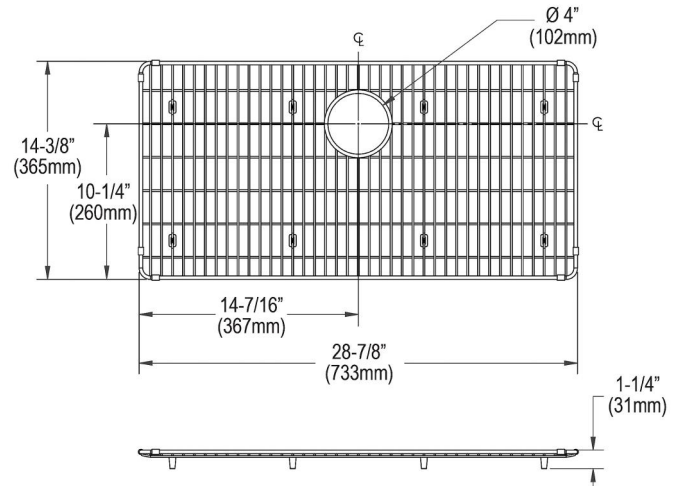

PART: _____ QTY: _____

PROJECT: _____

CONTACT: _____

DATE: _____

NOTES: _____

APPROVAL: _____

In keeping with our policy of continuing product improvement, Elkay reserves the right to change product specifications without notice. Please visit elkay.com for the most current version of Elkay product specification sheets. This specification describes an Elkay product with design, quality, and functional benefits to the user. When making a comparison of other producers' offerings, be certain these features are not overlooked.