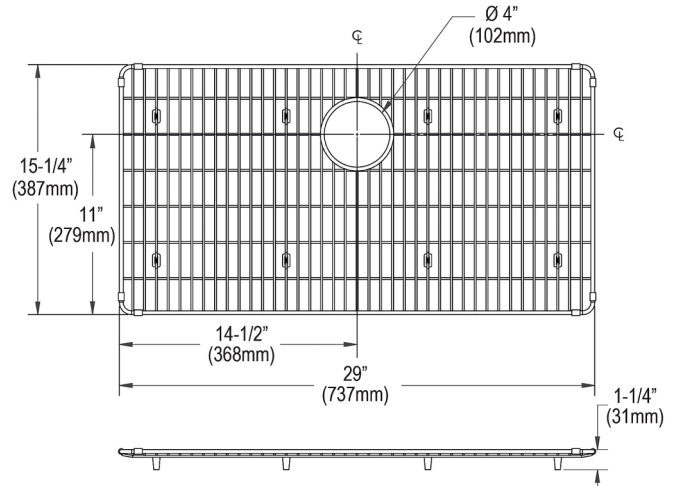

PART: _____ QTY: _____

PROJECT: _____

CONTACT: _____

DATE: _____

NOTES: _____

APPROVAL: _____

In keeping with our policy of continuing product improvement, Elkay reserves the right to change product specifications without notice. Please visit elkay.com for the most current version of Elkay product specification sheets. This specification describes an Elkay product with design, quality, and functional benefits to the user. When making a comparison of other producers' offerings, be certain these features are not overlooked.