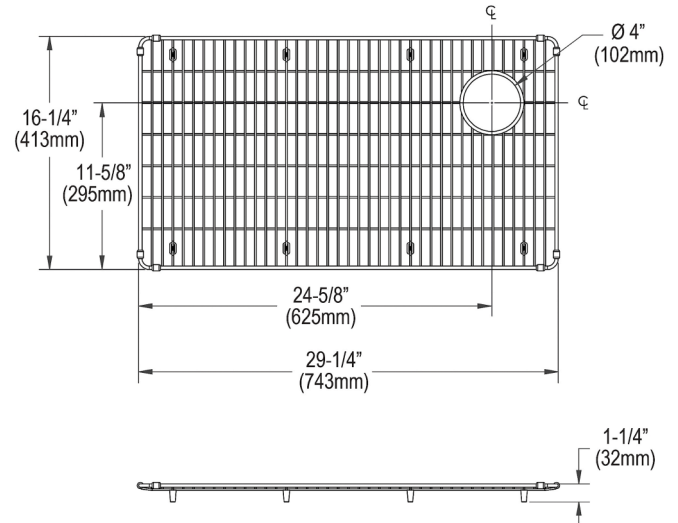

PART: _____ QTY: _____

PROJECT: _____

CONTACT: _____

DATE: _____

NOTES: _____

APPROVAL: _____

In keeping with our policy of continuing product improvement, Elkay reserves the right to change product specifications without notice. Please visit elkay.com for the most current version of Elkay product specification sheets. This specification describes an Elkay product with design, quality, and functional benefits to the user. When making a comparison of other producers' offerings, be certain these features are not overlooked.