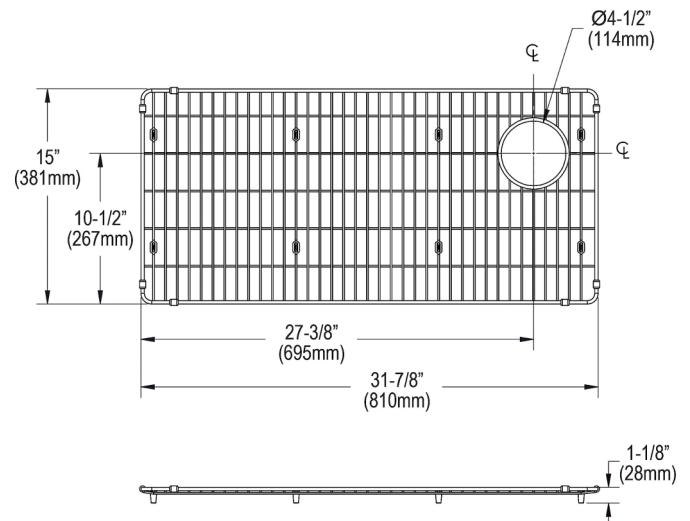

PART: _____ QTY: _____

PROJECT: _____

CONTACT: _____

DATE: _____

NOTES: _____

APPROVAL: _____

In keeping with our policy of continuing product improvement, Elkay reserves the right to change product specifications without notice. Please visit elkay.com for the most current version of Elkay product specification sheets. This specification describes an Elkay product with design, quality, and functional benefits to the user. When making a comparison of other producers' offerings, be certain these features are not overlooked.