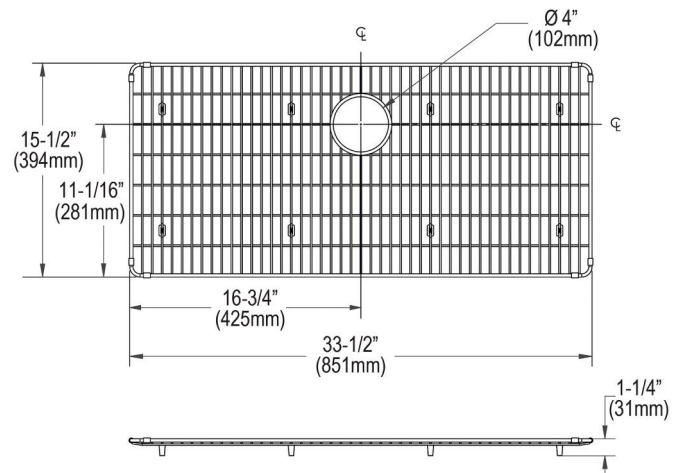

PART: _____ QTY: _____

PROJECT: _____

CONTACT: _____

DATE: _____

NOTES: _____

APPROVAL: _____

In keeping with our policy of continuing product improvement, Elkay reserves the right to change product specifications without notice. Please visit elkay.com for the most current version of Elkay product specification sheets. This specification describes an Elkay product with design, quality, and functional benefits to the user. When making a comparison of other producers' offerings, be certain these features are not overlooked.