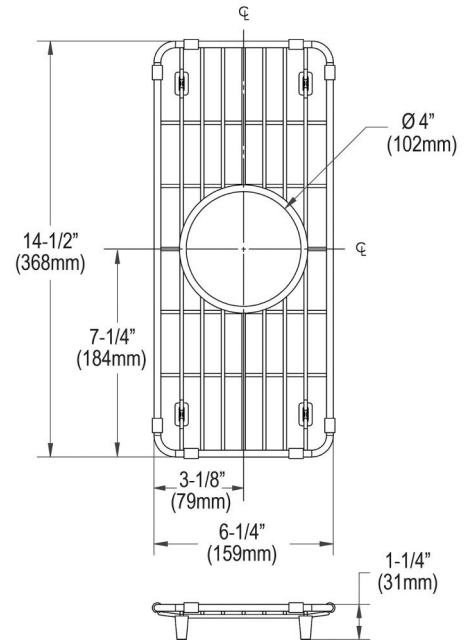

A Century of Tradition and Quality.

For more than 100 years, Elkay has been making innovative products and providing exceptional customer care. We take pride in offering plumbing products that make life easier, inspire change and leave the world a better place.

[Clean and Care Manual (PDF)](#)

[Warranty (PDF)](#)