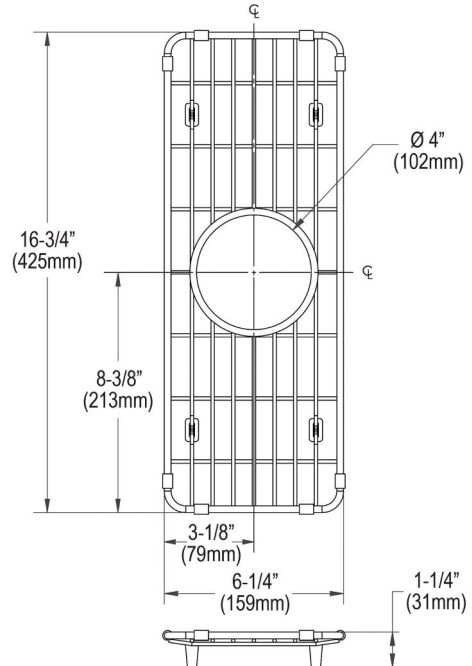

PART: _____ QTY: _____

PROJECT: _____

CONTACT: _____

DATE: _____

NOTES: _____

APPROVAL: _____

In keeping with our policy of continuing product improvement, Elkay reserves the right to change product specifications without notice. Please visit elkay.com for the most current version of Elkay product specification sheets. This specification describes an Elkay product with design, quality, and functional benefits to the user. When making a comparison of other producers' offerings, be certain these features are not overlooked.