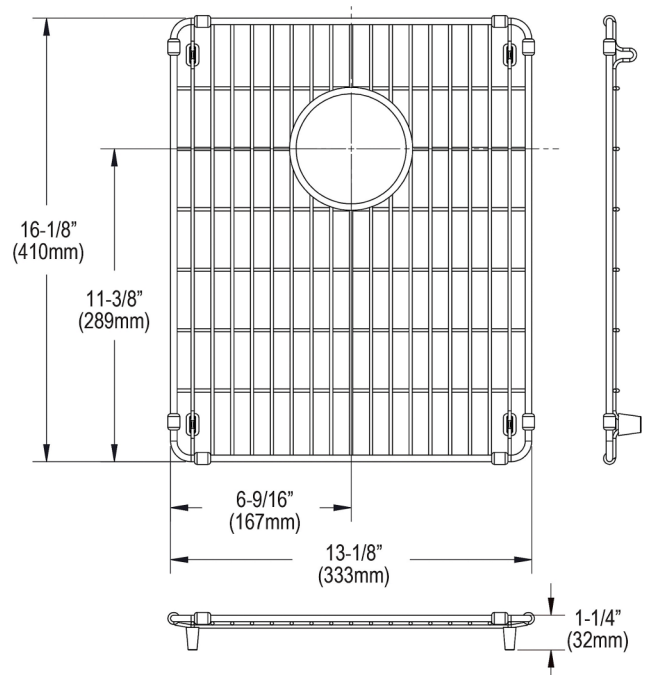

A Century of Tradition and Quality.

For more than 100 years, Elkay has been making innovative products and providing exceptional customer care. We take pride in offering plumbing products that make life easier, inspire change and leave the world a better place.

[Clean and Care Manual (PDF)](#)
[Warranty (PDF)](#)