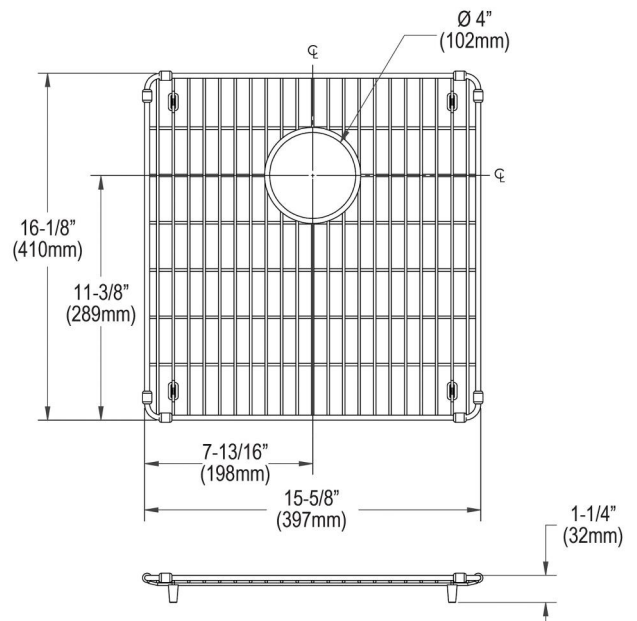

A Century of Tradition and Quality.

For more than 100 years, Elkay has been making innovative products and providing exceptional customer care. We take pride in offering plumbing products that make life easier, inspire change and leave the world a better place.

[Clean and Care Manual (PDF)](#)

[Warranty (PDF)](#)