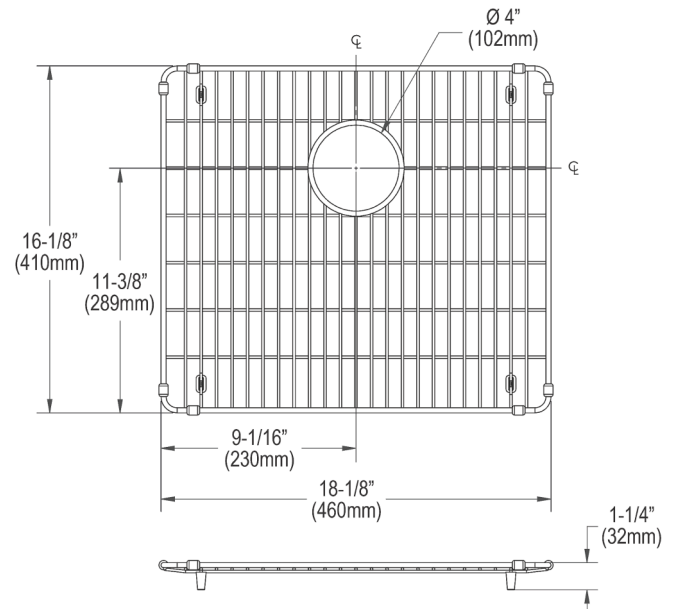

PART: _____ QTY: _____

PROJECT: _____

CONTACT: _____

DATE: _____

NOTES: _____

APPROVAL: _____

In keeping with our policy of continuing product improvement, Elkay reserves the right to change product specifications without notice. Please visit elkay.com for the most current version of Elkay product specification sheets. This specification describes an Elkay product with design, quality, and functional benefits to the user. When making a comparison of other producers' offerings, be certain these features are not overlooked.