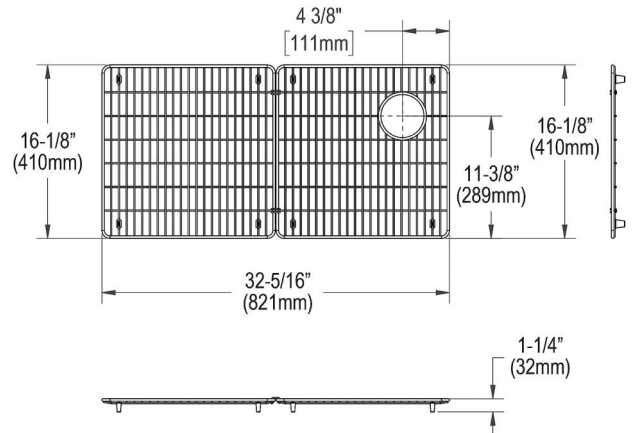

PART: _____ QTY: _____

PROJECT: _____

CONTACT: _____

DATE: _____

NOTES: _____

APPROVAL: _____

In keeping with our policy of continuing product improvement, Elkay reserves the right to change product specifications without notice. Please visit elkay.com for the most current version of Elkay product specification sheets. This specification describes an Elkay product with design, quality, and functional benefits to the user. When making a comparison of other producers' offerings, be certain these features are not overlooked.