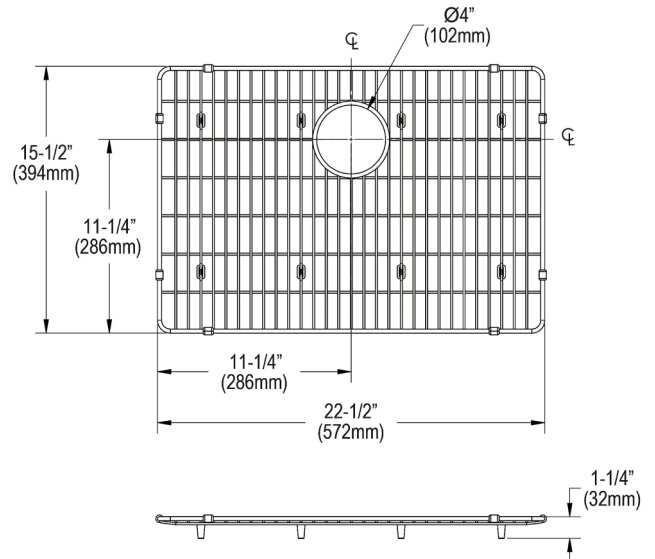

A Century of Tradition and Quality.

For more than 100 years, Elkay has been making innovative products and providing exceptional customer care. We take pride in offering plumbing products that make life easier, inspire change and leave the world a better place.

[Clean and Care Manual (PDF)](#)
[Warranty (PDF)](#)