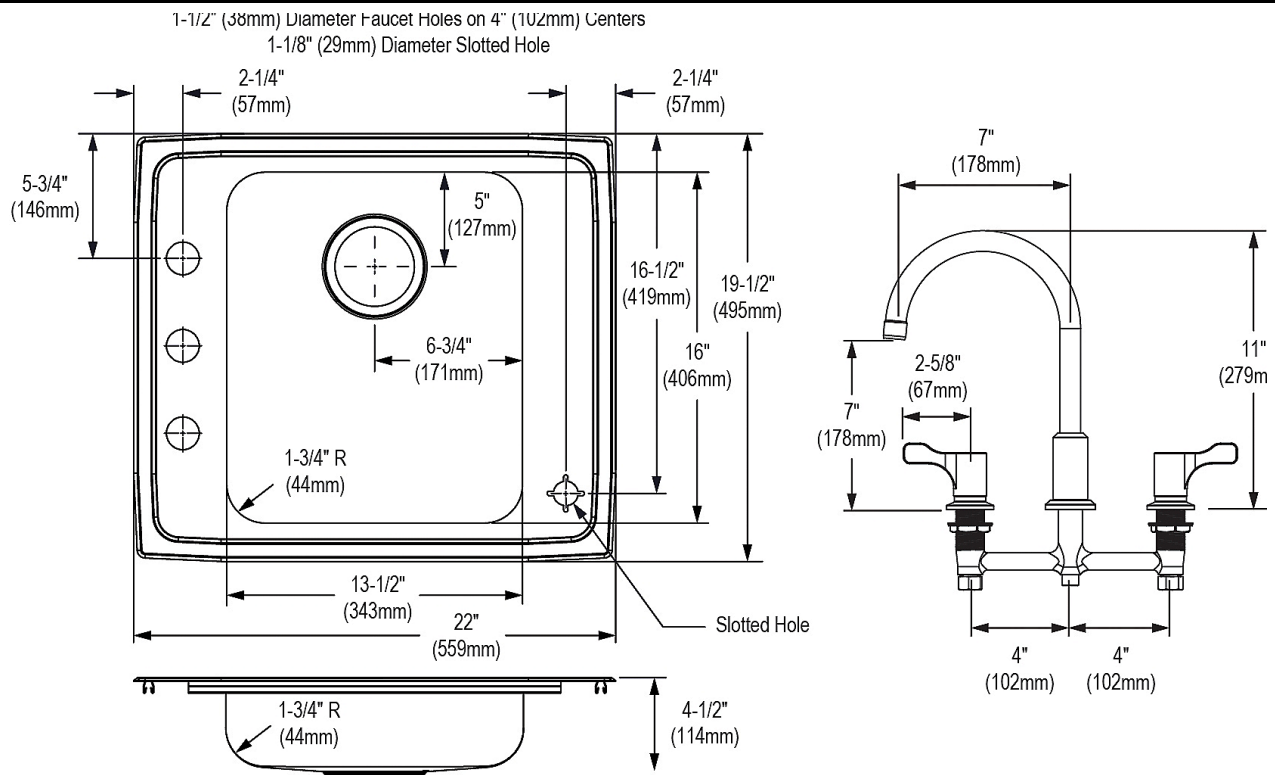

Included Accessories		
LKD2439C	8" Centerset Concealed Deck Mount Faucet with Arc Spout and 2-5/8" Lever Handles Chrome Spec Sheet (PDF)	
LK1141A	Flexi-Guard® Safety Bubbler Classroom Bubbler Spec Sheet (PDF)	
LK35	3-1/2" Drain Fitting Type 304 Stainless Steel Body Strainer Basket with 316 Stainless Steel Tailpiece Spec Sheet (PDF)	
EF3000VRBMC	Universal Vandal-Resistant 3000 Gal. Filtration Kit with Filter Status Monitor Spec Sheet (PDF)	

In keeping with our policy of continuing product improvement, Elkay reserves the right to change product specifications without notice. Please visit elkay.com for the most current version of Elkay product specification sheets. This specification describes an Elkay product with design, quality, and functional benefits to the user. When making a comparison of other producers' offerings, be certain these features are not overlooked.