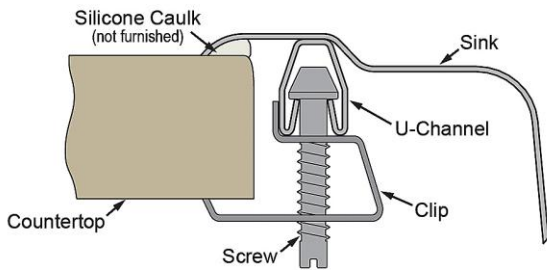

PRODUCT SPECIFICATIONS

Lustertone® Classic Stainless Steel 22" x 19-1/2" x 4-1/2" Single Bowl Drop-in Classroom ADA Sink Kit and Vandal-resistant Filtration Kit With Filter Status Monitor. Sink is manufactured from 18 gauge 304 Stainless Steel with a Lustrous Satin finish, Rear Center drain placement, and Bottom only pads.

Installation Type:	Drop-in, Sink Kits
Material:	304 Stainless Steel
Finish:	Lustrous Satin
Gauge:	18
Sound Deadening:	Bottom only pads
Number of Bowls:	1
Sink Dimensions:	22" x 19-1/2" x 4-1/2"
Bowl 1 Dimensions:	13-1/2" x 16" x 4-3/8"
Drain Size:	3-1/2" (89mm)
Drain Location:	Rear Center
Minimum Cabinet Size:	27"
Cutout Template #:	1000001255

Template is available for download at [elkay.com](#). CAD software will be required to open the template.

Cutout Dimensions for Drop-in Installation:

21-3/8" x 18-7/8" (543mm x 479mm) with 1-1/2" (38mm) corner radius

Installation Profile:

Included with Product: DRKAD222045 sink, LKD2439C faucet, LK1141A bubbler, LK35 strainer, EF3000VRBMC filtration kit

▼ Ships in multiple boxes.

A Century of Tradition and Quality.

For more than 100 years, Elkay has been making innovative products and providing exceptional customer care. We take pride in offering plumbing products that make life easier, inspire change and leave the world a better place.

Product Compliance:

ADA & ICC A117.1

ASME A112.19.3/CSA B45.4

Faucet:

ASME A112.18.1/CSA B125.1

NSF 61 (Q≤1)

NSF 372 (lead free)

CEC

Accessory:

NSF 42

NSF 53

ASME A112.18.2/CSA B125.2

NSF 401

Sinks are listed by IAPMO® as meeting the applicable requirements of the Uniform Plumbing Code®, International Plumbing Code®, and National Plumbing Code of Canada.

Complies with ADA & ICC A117.1 accessibility requirements when installed according to the requirements outlined in these standards.

[Clean and Care Manual (PDF)](#)

[Installation Instructions (PDF) - 1000005236](#)

[Installation Instructions (PDF) - 0000000998](#)

[Installation Instructions (PDF) - A55068](#)

[Installation Instructions (PDF) - 1000005235](#)

[Installation Instructions (PDF) - 2000001249](#)

[Warranty (PDF)](#)

PART: _____ QTY: _____

PROJECT: _____

CONTACT: _____

DATE: _____

NOTES: _____

APPROVAL: _____

In keeping with our policy of continuing product improvement, Elkay reserves the right to change product specifications without notice. Please visit [elkay.com](#) for the most current version of Elkay product specification sheets. This specification describes an Elkay product with design, quality, and functional benefits to the user. When making a comparison of other producers' offerings, be certain these features are not overlooked.