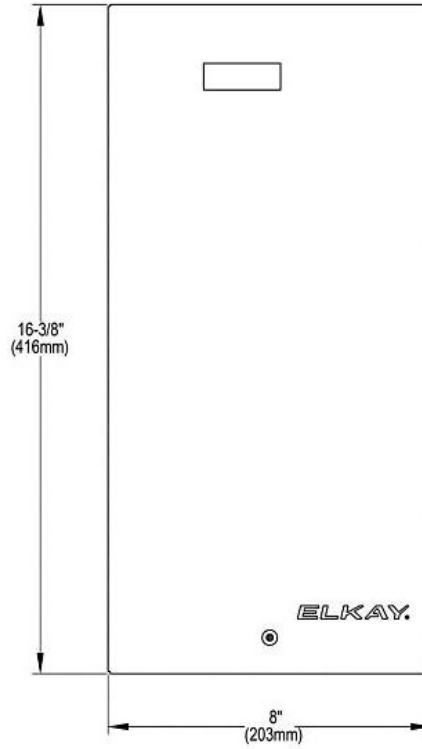

In keeping with our policy of continuing product improvement, Elkay reserves the right to change product specifications without notice. Please visit elkay.com for the most current version of Elkay product specification sheets. This specification describes an Elkay product with design, quality, and functional benefits to the user. When making a comparison of other producers' offerings, be certain these features are not overlooked.