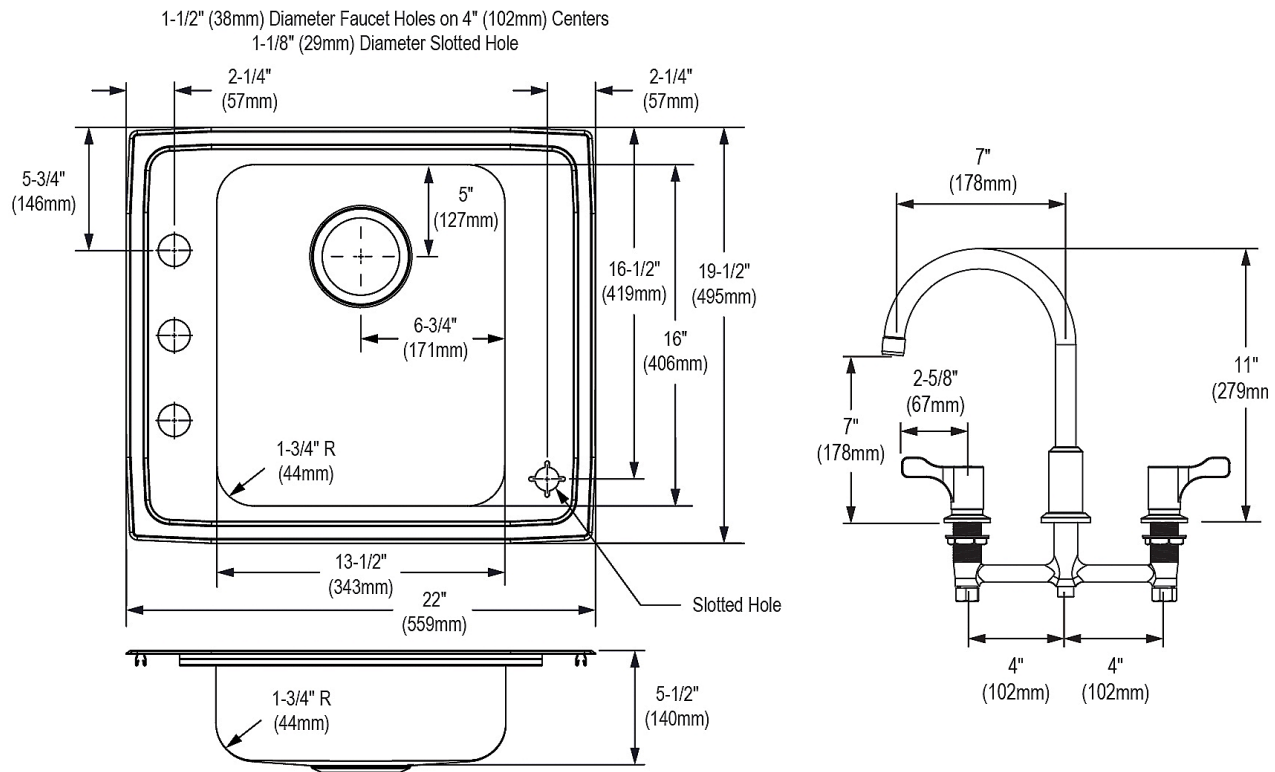

Included Accessories		
LKD2439C	8" Centerset Concealed Deck Mount Faucet with Arc Spout and 2-5/8" Lever Handles Chrome Spec Sheet (PDF)	
LK1141A	Flexi-Guard® Safety Bubbler Classroom Bubbler Spec Sheet (PDF)	
LK35	3-1/2" Drain Fitting Type 304 Stainless Steel Body Strainer Basket with 316 Stainless Steel Tailpiece Spec Sheet (PDF)	
EF3000VRBMC	Universal Vandal-Resistant 3000 Gal. Filtration Kit with Filter Status Monitor Spec Sheet (PDF)	

In keeping with our policy of continuing product improvement, Elkay reserves the right to change product specifications without notice. Please visit elkay.com for the most current version of Elkay product specification sheets. This specification describes an Elkay product with design, quality, and functional benefits to the user. When making a comparison of other producers' offerings, be certain these features are not overlooked.