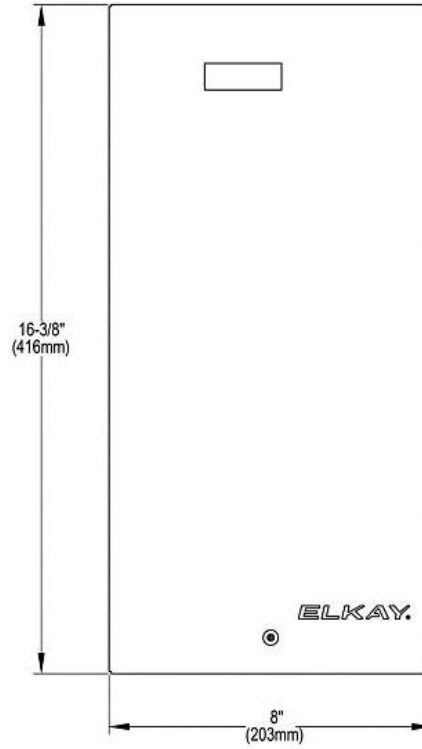

In keeping with our policy of continuing product improvement, Elkay reserves the right to change product specifications without notice. Please visit elkay.com for the most current version of Elkay product specification sheets. This specification describes an Elkay product with design, quality, and functional benefits to the user. When making a comparison of other producers' offerings, be certain these features are not overlooked.