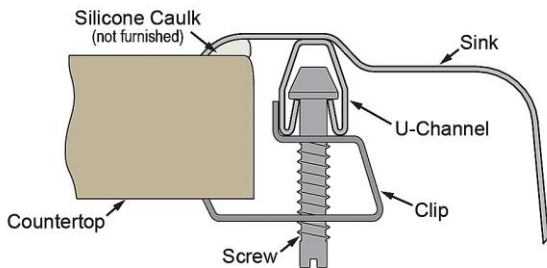

PRODUCT SPECIFICATIONS

Lustertone® Classic Stainless Steel 22" x 19-1/2" x 5-1/2" Single Bowl Drop-in Classroom ADA Sink Kit and Vandal-resistant Filtration Kit With Filter Status Monitor. Sink is manufactured from 18 gauge 304 Stainless Steel with a Lustrous Satin finish, Rear Center drain placement, and Bottom only pads.

Installation Type:	Drop-in, Sink Kits
Material:	304 Stainless Steel
Finish:	Lustrous Satin
Gauge:	18
Sound Deadening:	Bottom only pads
Number of Bowls:	1
Sink Dimensions:	22" x 19-1/2" x 5-1/2"
Bowl 1 Dimensions:	13-1/2" x 16" x 5-3/8"
Drain Size:	3-1/2" (89mm)
Drain Location:	Rear Center
Minimum Cabinet Size:	27"
Cutout Template #:	1000001255

Template is available for download at [elkay.com](#). CAD software will be required to open the template.

Cutout Dimensions for Drop-in Installation:

21-3/8" x 18-7/8" (543mm x 479mm) with 1-1/2" (38mm) corner radius

Installation Profile:

Included with Product: DRKAD222055 sink, LKD2439C faucet, LK1141A bubbler, LK35 strainer, EF3000VRBMC filtration kit

▼ Ships in multiple boxes.

A Century of Tradition and Quality.

For more than 100 years, Elkay has been making innovative products and providing exceptional customer care. We take pride in offering plumbing products that make life easier, inspire change and leave the world a better place.

Product Compliance:

ADA & ICC A117.1

ASME A112.19.3/CSA B45.4

Faucet:

ASME A112.18.1/CSA B125.1

NSF 61 (Q≤1)

NSF 372 (lead free)

CEC

Accessory:

NSF 42

NSF 53

ASME A112.18.2/CSA B125.2

NSF 401

Sinks are listed by IAPMO® as meeting the applicable requirements of the Uniform Plumbing Code®, International Plumbing Code®, and National Plumbing Code of Canada.

Complies with ADA & ICC A117.1 accessibility requirements when installed according to the requirements outlined in these standards.

[Clean and Care Manual (PDF)](#)

[Installation Instructions (PDF) - 1000005236](#)

[Installation Instructions (PDF) - 0000000998](#)

[Installation Instructions (PDF) - A55068](#)

[Installation Instructions (PDF) - 1000005235](#)

[Installation Instructions (PDF) - 2000001249](#)

[Warranty (PDF)](#)

PART: _____ QTY: _____

PROJECT: _____

CONTACT: _____

DATE: _____

NOTES: _____

APPROVAL: _____

In keeping with our policy of continuing product improvement, Elkay reserves the right to change product specifications without notice. Please visit [elkay.com](#) for the most current version of Elkay product specification sheets. This specification describes an Elkay product with design, quality, and functional benefits to the user. When making a comparison of other producers' offerings, be certain these features are not overlooked.