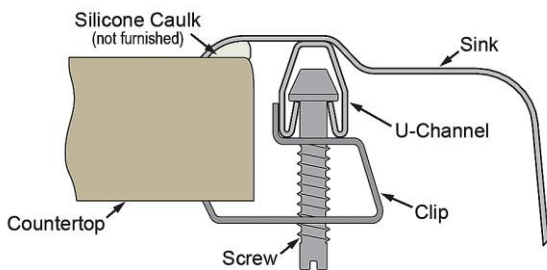

PRODUCT SPECIFICATIONS

Lustertone® Classic Stainless Steel 22" x 19-1/2" x 6-1/2" Single Bowl Drop-in Classroom ADA Sink Kit and Vandal-resistant Filtration Kit With Filter Status Monitor. Sink is manufactured from 18 gauge 304 Stainless Steel with a Lustrous Satin finish, Rear Center drain placement, and Bottom only pads.

Installation Type:	Drop-in, Sink Kits
Material:	304 Stainless Steel
Finish:	Lustrous Satin
Gauge:	18
Sound Deadening:	Bottom only pads
Number of Bowls:	1
Sink Dimensions:	22" x 19-1/2" x 6-1/2"
Bowl 1 Dimensions:	13-1/2" x 16" x 6-3/8"
Drain Size:	3-1/2" (89mm)
Drain Location:	Rear Center
Minimum Cabinet Size:	27"
Cutout Template #:	1000001255

Template is available for download at [elkay.com](#). CAD software will be required to open the template.

Cutout Dimensions for Drop-in Installation:

21-3/8" x 18-7/8" (543mm x 479mm) with 1-1/2" (38mm) corner radius

Installation Profile:

Included with Product: DRKAD222065 sink, LKD2439C faucet, LK1141A bubbler, LK35 strainer, EF3000VRBMC filtration kit

▼ Ships in multiple boxes.

A Century of Tradition and Quality.

For more than 100 years, Elkay has been making innovative products and providing exceptional customer care. We take pride in offering plumbing products that make life easier, inspire change and leave the world a better place.

Product Compliance:

ADA & ICC A117.1

ASME A112.19.3/CSA B45.4

Faucet:

ASME A112.18.1/CSA B125.1

NSF 61 (Q≤1)

NSF 372 (lead free)

CEC

Accessory:

NSF 42

NSF 53

ASME A112.18.2/CSA B125.2

NSF 401

Sinks are listed by IAPMO® as meeting the applicable requirements of the Uniform Plumbing Code®, International Plumbing Code®, and National Plumbing Code of Canada.

Complies with ADA & ICC A117.1 accessibility requirements when installed according to the requirements outlined in these standards.

[Clean and Care Manual (PDF)](#)

[Installation Instructions (PDF) - 1000005236](#)

[Installation Instructions (PDF) - 0000000998](#)

[Installation Instructions (PDF) - A55068](#)

[Installation Instructions (PDF) - 1000005235](#)

[Installation Instructions (PDF) - 2000001249](#)

[Warranty (PDF)](#)

PART: _____ QTY: _____

PROJECT: _____

CONTACT: _____

DATE: _____

NOTES: _____

APPROVAL: _____

In keeping with our policy of continuing product improvement, Elkay reserves the right to change product specifications without notice. Please visit [elkay.com](#) for the most current version of Elkay product specification sheets. This specification describes an Elkay product with design, quality, and functional benefits to the user. When making a comparison of other producers' offerings, be certain these features are not overlooked.