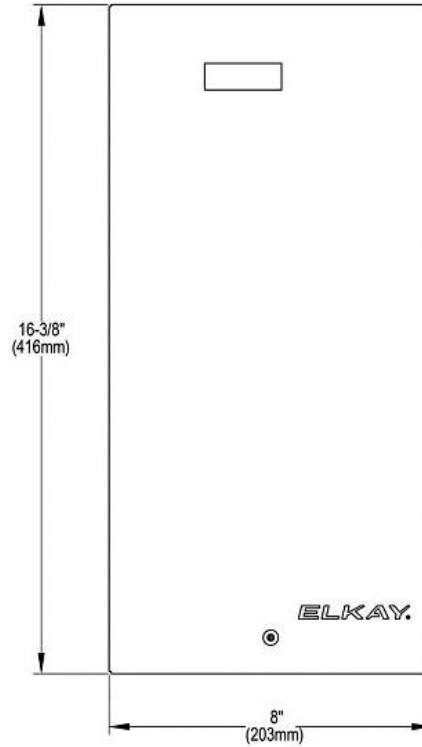

In keeping with our policy of continuing product improvement, Elkay reserves the right to change product specifications without notice. Please visit elkay.com for the most current version of Elkay product specification sheets. This specification describes an Elkay product with design, quality, and functional benefits to the user. When making a comparison of other producers' offerings, be certain these features are not overlooked.