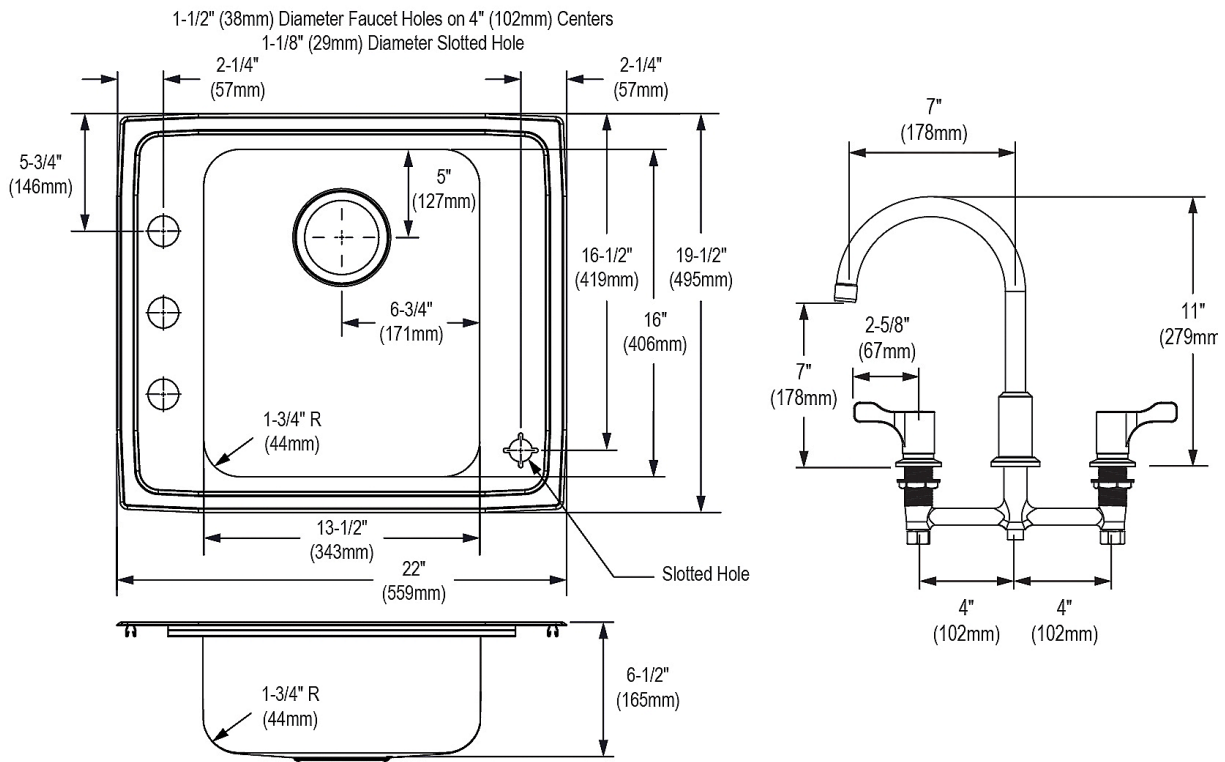

Included Accessories		
LKD2439C	8" Centerset Concealed Deck Mount Faucet with Arc Spout and 2-5/8" Lever Handles Chrome Spec Sheet (PDF)	
LK1141A	Flexi-Guard® Safety Bubbler Classroom Bubbler Spec Sheet (PDF)	
LK35	3-1/2" Drain Fitting Type 304 Stainless Steel Body Strainer Basket with 316 Stainless Steel Tailpiece Spec Sheet (PDF)	
EF3000VRBMC	Universal Vandal-Resistant 3000 Gal. Filtration Kit with Filter Status Monitor Spec Sheet (PDF)	

In keeping with our policy of continuing product improvement, Elkay reserves the right to change product specifications without notice. Please visit elkay.com for the most current version of Elkay product specification sheets. This specification describes an Elkay product with design, quality, and functional benefits to the user. When making a comparison of other producers' offerings, be certain these features are not overlooked.