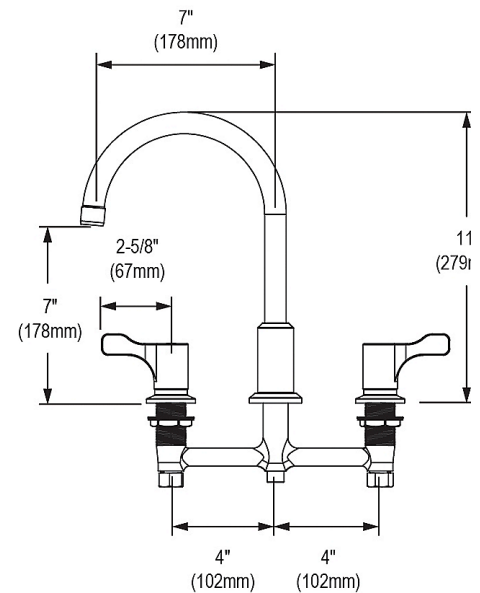

Included Accessories		
LK1141A	Flexi-Guard® Safety Bubbler Classroom Bubbler Spec Sheet (PDF)	
LK35	3-1/2" Drain Fitting Type 304 Stainless Steel Body Strainer Basket with 316 Stainless Steel Tailpiece Spec Sheet (PDF)	
LK8	2" Drain Fitting Type 304 Stainless Steel Body Grid Strainer and Tailpiece Spec Sheet (PDF)	
LKD2439C	8" Centerset Concealed Deck Mount Faucet with Arc Spout and 2-5/8" Lever Handles Chrome Spec Sheet (PDF)	

In keeping with our policy of continuing product improvement, Elkay reserves the right to change product specifications without notice. Please visit elkay.com for the most current version of Elkay product specification sheets. This specification describes an Elkay product with design, quality, and functional benefits to the user. When making a comparison of other producers' offerings, be certain these features are not overlooked.