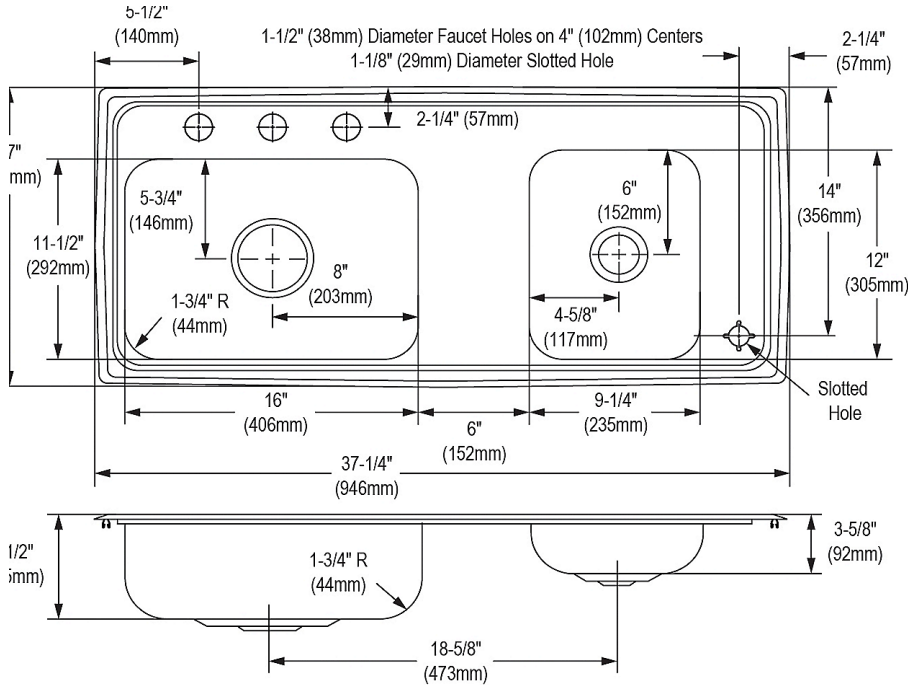

Included Accessories		
LK1141A	Flexi-Guard® Safety Bubbler Classroom Bubbler Spec Sheet (PDF)	
LK35	3-1/2" Drain Fitting Type 304 Stainless Steel Body Strainer Basket with 316 Stainless Steel Tailpiece Spec Sheet (PDF)	
LK8	2" Drain Fitting Type 304 Stainless Steel Body Grid Strainer and Tailpiece Spec Sheet (PDF)	
LKD2439C	8" Centerset Concealed Deck Mount Faucet with Arc Spout and 2-5/8" Lever Handles Chrome Spec Sheet (PDF)	

In keeping with our policy of continuing product improvement, Elkay reserves the right to change product specifications without notice. Please visit elkay.com for the most current version of Elkay product specification sheets. This specification describes an Elkay product with design, quality, and functional benefits to the user. When making a comparison of other producers' offerings, be certain these features are not overlooked.