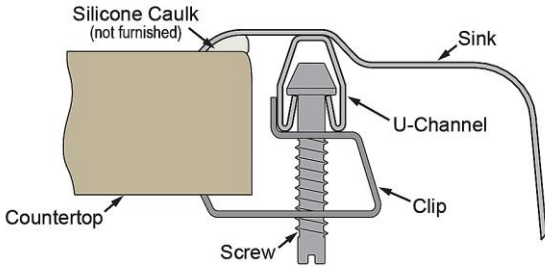

PRODUCT SPECIFICATIONS

Lustertone® Classic Stainless Steel 37-1/4" x 17" x 6-1/2" Double Bowl Drop-in Classroom ADA Sink Kit. Sink is manufactured from 18 gauge 304 Stainless Steel with a Lustrous Satin finish, Center drain placement, and Bottom only pads.

Installation Type:	Drop-in, Sink Kits
Material:	304 Stainless Steel
Finish:	Lustrous Satin
Gauge:	18
Sound Deadening:	Bottom only pads
Number of Bowls:	2
Sink Dimensions:	37-1/4" x 17" x 6-1/2"
Bowl 1 Dimensions:	16" x 11-1/2" x 6-3/8"
Bowl 2 Dimensions:	9-1/4" x 12" x 3-1/2"
Drain Size:	3-1/2" (89mm), 2" (51mm)
Drain Location:	Center
Minimum Cabinet Size:	42"
Mounting Hardware:	Part # 64090014 included for countertops up to 3/4" (19mm) thick
Template Included:	No
Cutout Template #:	1000000735

Template is available for download at elkay.com. CAD software will be required to open the template.

Cutout Dimensions for Drop-in Installation:

36-5/8" x 16-3/8" (930mm x 416mm) with 1-1/2" (38mm) corner radius

Installation Profile:

Included with Product: One LKD2439C faucet, one LK1141A bubbler, one LK35 strainer, one LK8 drain fitting

A Century of Tradition and Quality.

For more than 100 years, Elkay has been making innovative products and providing exceptional customer care. We take pride in offering plumbing products that make life easier, inspire change and leave the world a better place.

Product Compliance: ADA & ICC A117.1
ASME A112.19.3/CSA B45.4
Faucet: ASME A112.18.1/CSA B125.1
CEC
NSF 372 (lead free)
NSF 61 (Q≤1)
Accessory: ASME A112.18.2/CSA B125.2

Sinks are listed by IAPMO® as meeting the applicable requirements of the Uniform Plumbing Code®, International Plumbing Code®, and National Plumbing Code of Canada.

Complies with ADA & ICC A117.1 accessibility requirements when installed according to the requirements outlined in these standards.

- [Clean and Care Manual (PDF)](#)
- [Installation Instructions (PDF) - 1000005236](#)
- [Installation Instructions (PDF) - 0000000998](#)
- [Installation Instructions (PDF) - A55068](#)
- [Installation Instructions (PDF) - 1000005235](#)
- [Warranty (PDF)](#)

Similar models are available with: Quick-Clip Mounting System, additional ADA depths

PART: _____ QTY: _____

PROJECT: _____

CONTACT: _____

DATE: _____

NOTES: _____

APPROVAL: _____

In keeping with our policy of continuing product improvement, Elkay reserves the right to change product specifications without notice. Please visit elkay.com for the most current version of Elkay product specification sheets. This specification describes an Elkay product with design, quality, and functional benefits to the user. When making a comparison of other producers' offerings, be certain these features are not overlooked.