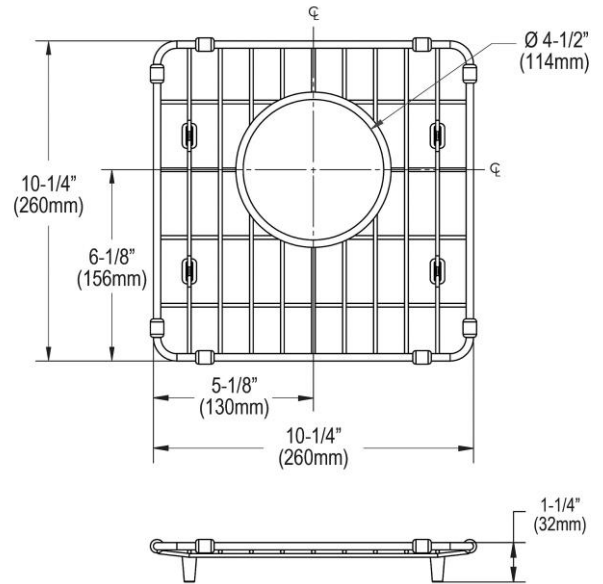

PART: _____ QTY: _____

PROJECT: _____

CONTACT: _____

DATE: _____

NOTES: _____

APPROVAL: _____

In keeping with our policy of continuing product improvement, Elkay reserves the right to change product specifications without notice. Please visit elkay.com for the most current version of Elkay product specification sheets. This specification describes an Elkay product with design, quality, and functional benefits to the user. When making a comparison of other producers' offerings, be certain these features are not overlooked.