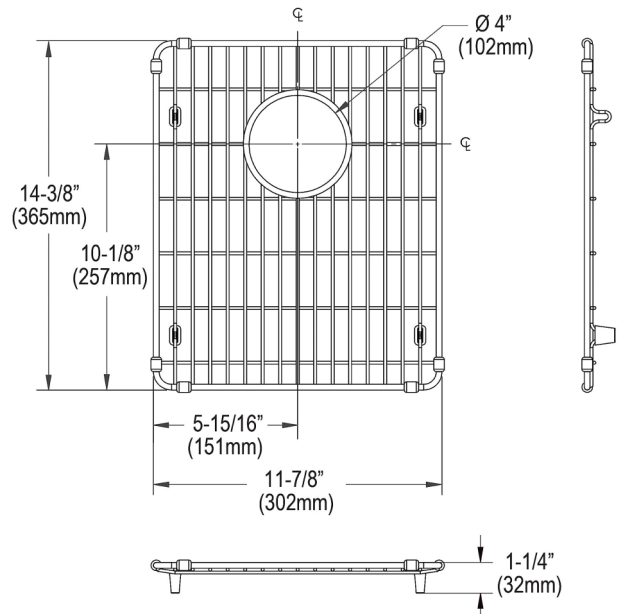

PART: _____ QTY: _____

PROJECT: _____

CONTACT: _____

DATE: _____

NOTES: _____

APPROVAL: _____

In keeping with our policy of continuing product improvement, Elkay reserves the right to change product specifications without notice. Please visit elkay.com for the most current version of Elkay product specification sheets. This specification describes an Elkay product with design, quality, and functional benefits to the user. When making a comparison of other producers' offerings, be certain these features are not overlooked.