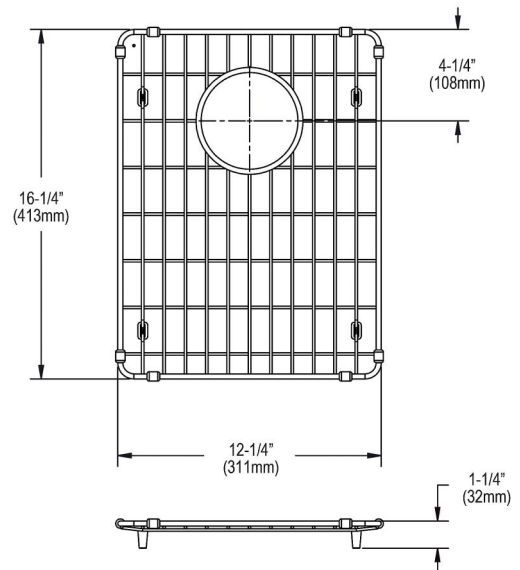

PART: _____ QTY: _____

PROJECT: _____

CONTACT: _____

DATE: _____

NOTES: _____

APPROVAL: _____

In keeping with our policy of continuing product improvement, Elkay reserves the right to change product specifications without notice. Please visit elkay.com for the most current version of Elkay product specification sheets. This specification describes an Elkay product with design, quality, and functional benefits to the user. When making a comparison of other producers' offerings, be certain these features are not overlooked.