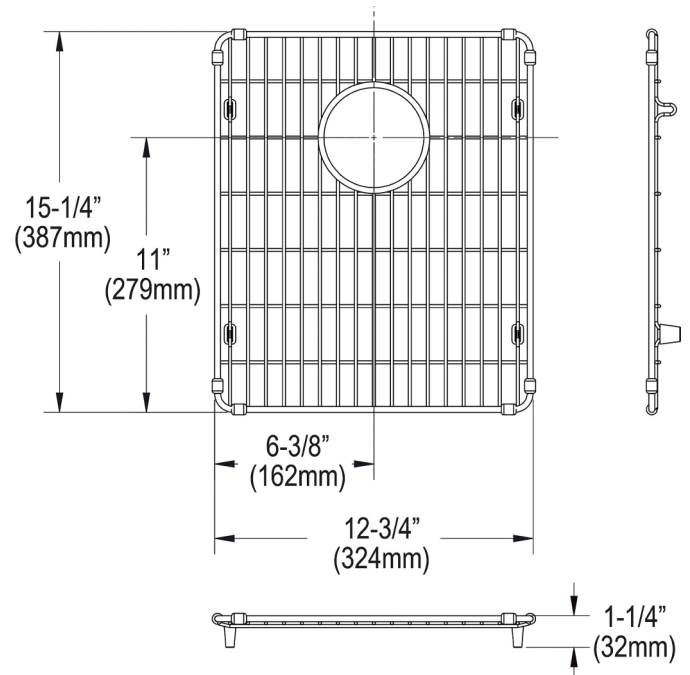

A Century of Tradition and Quality.

For more than 100 years, Elkay has been making innovative products and providing exceptional customer care. We take pride in offering plumbing products that make life easier, inspire change and leave the world a better place.

[Clean and Care Manual (PDF)](#)

[Warranty (PDF)](#)