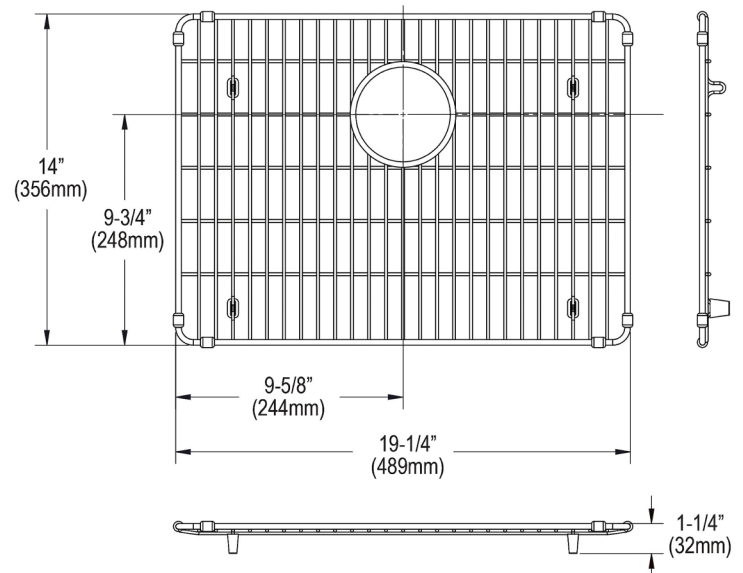

A Century of Tradition and Quality. For more than 100 years, Elkay has been making innovative products and providing exceptional customer care. We take pride in offering plumbing products that make life easier, inspire change and leave the world a better place.

[Clean and Care Manual (PDF)](#)

[Warranty (PDF)](#)