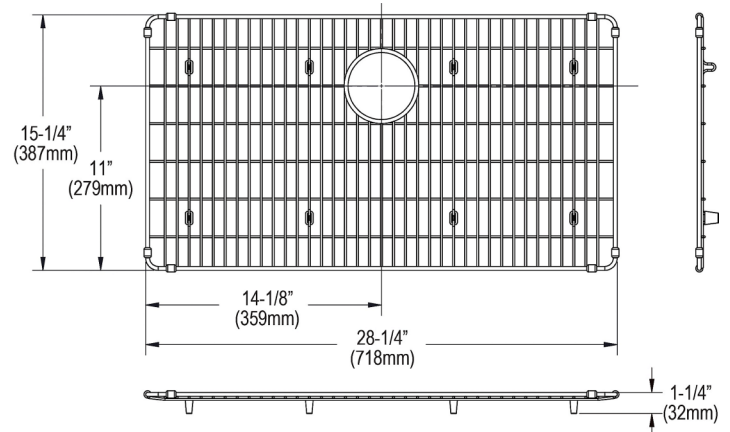

Material:	Stainless Steel
Finish:	Polished Stainless Steel (S)
Dimensions:	28-1/4" x 15-1/4" x 1-1/4"

Special Note: For bowls with rear center drain opening.

A Century of Tradition and Quality.

For more than 100 years, Elkay has been making innovative products and providing exceptional customer care. We take pride in offering plumbing products that make life easier, inspire change and leave the world a better place.

[Clean and Care Manual (PDF)](#)

[Warranty (PDF)](#)