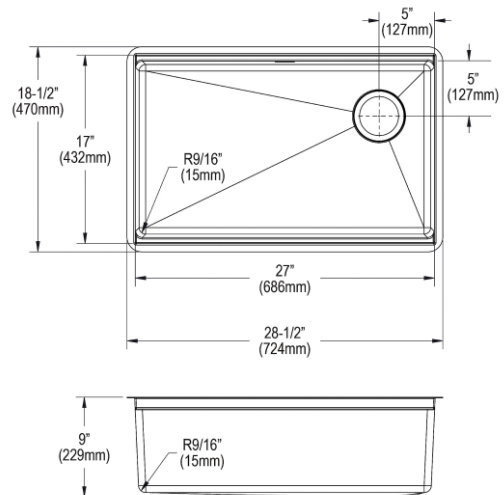

Included with Product: LKDD Drain, CTXBG2514 Bottom Grid, LKCB1217AC Cutting Board, LKC0717SS Colander, LKDR1317RU Roll-up Drying Rack, LKDR0717SS Drying Rack

A Century of Tradition and Quality. For more than 100 years, Elkay has been making innovative products and providing exceptional customer care. We take pride in offering plumbing products that make life easier, inspire change and leave the world a better place.

Product Compliance: ASME A112.19.3/CSA B45.4
Accessory: ASME A112.18.2/CSA B125.2

Sinks are listed by IAPMO® as meeting the applicable requirements of the Uniform Plumbing Code®, International Plumbing Code®, and National Plumbing Code of Canada.

[Clean and Care Manual (PDF)](#)
[Clean and Care Manual (PDF)](#)
[Installation Instructions (PDF) - 1000005239](#)
[Installation Instructions (PDF) - 1000005235](#)
[Warranty (PDF)](#)