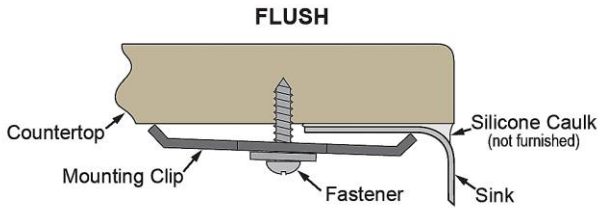

### PRODUCT SPECIFICATIONS

Crosstown<sup>®</sup> 18 Gauge Workstation Stainless Steel 28-1/2" x 18-1/2" x 8-1/2" Single Bowl Undermount Sink Kit. Sink is handmade/fabricated from 18 gauge 304 Stainless Steel with a Polished Satin finish, Rear Right drain placement, and Full spray sides and bottom with Sides and Bottom pads.

<b>Installation Type:</b>	Undermount
<b>Material:</b>	304 Stainless Steel
<b>Special Features:</b>	Workstation
<b>Finish:</b>	Polished Satin
<b>Gauge:</b>	18
<b>Sound Deadening:</b>	Full spray sides and bottom with Sides and Bottom pads
<b>Number of Bowls:</b>	1
<b>Sink Dimensions:</b>	28-1/2" x 18-1/2" x 9"
<b>Bowl 1 Dimensions:</b>	27" x 17" x 9"
<b>Drain Size:</b>	3-1/2" (89mm)
<b>Drain Location:</b>	Rear Right
<b>Minimum Cabinet Size:</b>	33"
<b>Mounting Hardware:</b>	Yes
<b>Template Included:</b>	Yes
<b>Cutout Template #:</b>	<a href="#">200000622</a>

#### Installation Profile:

Designed to affix to the underside of any solid surface countertop.

PART: \_\_\_\_\_ QTY: \_\_\_\_\_

PROJECT: \_\_\_\_\_

CONTACT: \_\_\_\_\_

DATE: \_\_\_\_\_

NOTES: \_\_\_\_\_

APPROVAL: \_\_\_\_\_