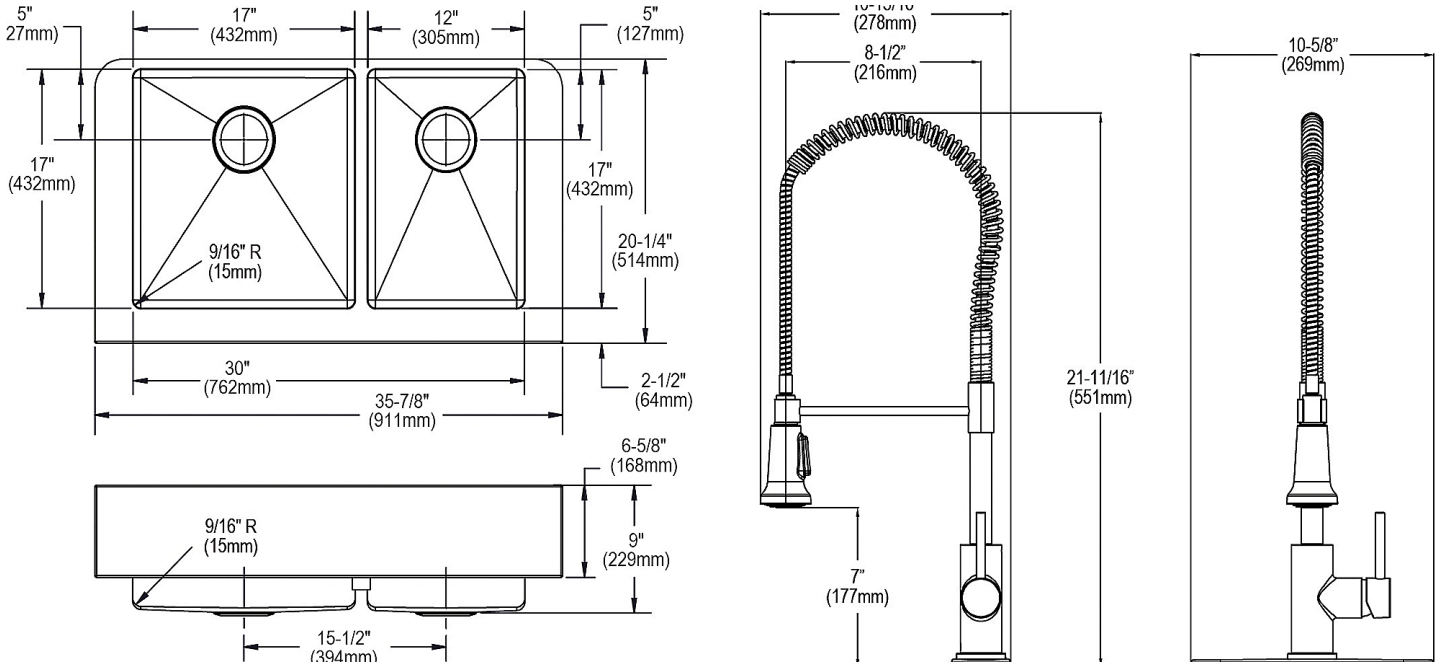

Included Accessories		
LKAV2061CR	Avado® Single Hole Kitchen Faucet with Semi-professional Spout and Lever Handle Chrome Spec Sheet (PDF)	
LKDD	3-1/2" Drain Fitting Deep Strainer Basket Spec Sheet (PDF)	

Optional Accessories		
LKDD	3-1/2" Drain Fitting Deep Strainer Basket Spec Sheet (PDF)	
LKAV2061	Avado® Single Hole Kitchen Faucet with Semi-professional Spout and Lever Handle Spec Sheet (PDF)	
CTXBG1616	Crosstown® Stainless Steel 16-1/4" x 16-1/4" x 1-1/4" Bottom Grid Spec Sheet (PDF)	
CTXBG1116	Crosstown® Stainless Steel 11-1/4" x 16-1/4" x 1-1/4" Bottom Grid Spec Sheet (PDF)	

In keeping with our policy of continuing product improvement, Elkay reserves the right to change product specifications without notice. Please visit elkay.com for the most current version of Elkay product specification sheets. This specification describes an Elkay product with design, quality, and functional benefits to the user. When making a comparison of other producers' offerings, be certain these features are not overlooked.