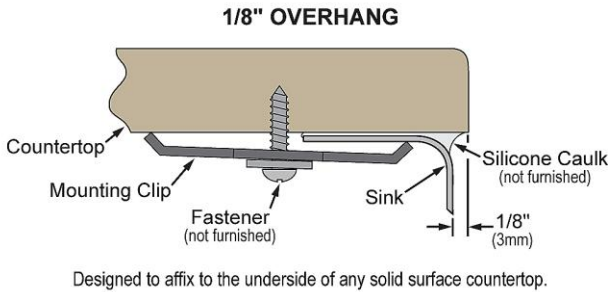

PRODUCT SPECIFICATIONS

Crosstown® 18 Gauge Stainless Steel 35-7/8" x 20-1/4" x 9" 60/40 Double Bowl Farmhouse Sink & Faucet Kit with Drain. Sink is handmade/fabricated from 18 gauge 304 Stainless Steel with a Polished Satin finish, Rear Center drain placement, and Full spray sides and bottom with Sides and Bottom pads.

Installation Type:	Farmhouse
Material:	304 Stainless Steel
Finish:	Polished Satin
Gauge:	18
Sound Deadening:	Full spray sides and bottom with Sides and Bottom pads
Number of Bowls:	2
Sink Dimensions:	35-7/8" x 20-1/4" x 9"
Bowl 1 Dimensions:	17" x 17" x 9"
Bowl 2 Dimensions:	12" x 17" x 9"
Drain Size:	3-1/2" (89mm)
Drain Location:	Rear Center
Minimum Cabinet Size:	36"
Mounting Hardware:	Included
Template Included:	No

Installation Profile:

Included with Product:

A Century of Tradition and Quality. For more than 100 years, Elkay has been making innovative products and providing exceptional customer care. We take pride in offering plumbing products that make life easier, inspire change and leave the world a better place.

Product Compliance:

Faucet:

2x Deep strainer drain LKDD and faucet LKAV2061CR

Accessory:

- ASME A112.19.3/CSA B45.4
- ASME A112.18.1/CSA B125.1
- NSF 61
- NSF 372 (lead free)
- ASME A112.18.2/CSA B125.2

Sinks are listed by IAPMO® as meeting the applicable requirements of the Uniform Plumbing Code®, International Plumbing Code®, and National Plumbing Code of Canada.

- [Clean and Care Manual (PDF)](#)
- [Installation Instructions (PDF) - 100005325](#)
- [Warranty (PDF)](#)

PART: _____ QTY: _____

PROJECT: _____

CONTACT: _____

DATE: _____

NOTES: _____

APPROVAL: _____

In keeping with our policy of continuing product improvement, Elkay reserves the right to change product specifications without notice. Please visit elkay.com for the most current version of Elkay product specification sheets. This specification describes an Elkay product with design, quality, and functional benefits to the user. When making a comparison of other producers' offerings, be certain these features are not overlooked.